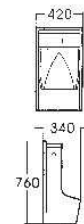

8608
Wall-hung Urinal

Size: 475x285x705mm
Floor mounting outlet Top
flushing installation

8610
Wall-hung Urinal

Size: 370x300x455mm
Floor mounting outlet Top
flushing installation

8611
Wall-hung Urinal

Size: 370x390x675mm
Floor mounting outlet Top
flushing installation

8606
Wall-hung Urinal

Size: 200x200x410mm
Floor mounting outlet Top
flushing installation

8616
Automatic Reactive
Flush Urinal

Size: 390x340x670mm
Floor mounting outlet Top
flushing installation

8617
Automatic Reactive
Flush Urinal

Size: 420x340x760mm
Floor mounting outlet Top
flushing installation

PRODUCT CATALOGUE

5605
 Squatting Pan W.C.
 Size: 575x415x170mm
 Front outlet or back outlet
 Gravity-fed flushing system

5616
 Squatting Pan W.C.
 Size: 585x470x385mm
 Integrated S-trap
 Gravity-fed flushing system