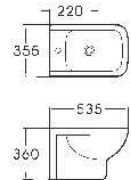

G-003
 Pedestal Basin
 Size: 510x460x850mm

H-001-3

Side Cabinet
 Size: 400x250x1450mm

M-008

Mirror
 Size: 500x500x900mm

G-008

Pedestal Basin
 Size: 450x460x970mm
 Fixing to wall with back

Sanitary ware

H-010
Side Cabinet
Size: 300x125x110mm
Size: 600x125x110mm

H-010-1
Side Cabinet
Size: 600x400x450mm

M-003
Mirror
Size: 550x20x790mm

H-010-2
Side Cabinet
Size: 280x250x1200mm

M-005
Mirror
Size: 600x120x810mm

040C
Bidet
Size: 550x355x405mm
Fixing to wall with back

065C
Bidet
Size: 580x365x410mm
Fixing to wall with back

067C
Bidet
Size: 600x390x430mm
Fixing to wall with back

080C
Bidet
Size: 540x360x400mm
Fixing to wall with back

080C
Bidet
Size: 535x355x360mm
Fixing to wall with back

G-001

Pedestal Basin
Size: 550x515x850mm
Fixing to wall with back

G-006

Pedestal Basin
Size: 500x460x840mm
Fixing to wall with back

G-002

Pedestal Basin
Size: 470x510x850mm
Fixing to wall with back