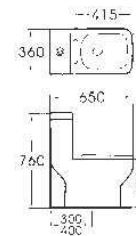

1685
Siphonic One-piece Closet
Size: 650x360x760mm
S-trap_300/400mm
Roughing-in