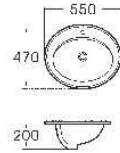

H-003-2

Side Cabinet
 Size: 380x260x760mm

H-002-1

Side Cabinet
 Size: 420x350x1130mm

H-003

Side Cabinet
 Size: 380x260x1400mm

H-004

Side Cabinet
 Size: 420x390x1190mm

H-004

Side Cabinet
 Size: 420x290x600mm

3614

Pedestal Basin
Size: 520x410x810mm
Fixing to wall with back

4512

Above Counter Basin
Size: 550x470x200mm
Countertop mounting

3648

Pedestal Basin
Size: 545x470x855mm
Fixing to wall with back

4608

Above Counter Basin
Size: 570x470x200mm
Countertop mounting

3650

Pedestal Basin
Size: 600x485x865mm
Fixing to wall with back

4611

Above Counter Basin
Size: 510x450x195mm
Countertop mounting

4601

Under Counter Basin
Size: 510x390x200mm
Under countertop mounting