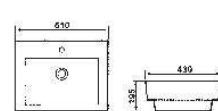

117
ART BASIN
Size: 565x455x160mm
Vitreous china
Above counter mounting

127
ART BASIN
Size: 600x440x170mm
Vitreous china
Above counter mounting

139
ART BASIN
Size: 560x490x175mm
Vitreous china
Above counter mounting

224
ART BASIN
Size: 590x375x220mm
Vitreous china
Above counter mounting

4830
ART BASIN
Size: 420x420x170mm
Vitreous china
Above counter mounting

2202
ART BASIN
Size: 620x410x150mm
Vitreous china
Above counter mounting

225
ART BASIN
Size: 590x400x220mm
Vitreous china
Above counter mounting

4812
ART BASIN
Size: 465x465x165mm
Vitreous china
Above counter mounting

4845
ART BASIN
Size: 410x410x185mm
Vitreous china
Above counter mounting

4816
ART BASIN
Size: 470x470x165mm
Vitreous china
Above counter mounting

4885
ART BASIN
Size: 610x430x195mm
Vitreous china
Above counter mounting

HQ-4911

ART BASIN

Size: 570x450x120mm
Vitreous china
Above counter mounting