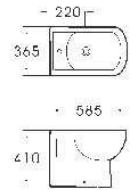

H-010
Side Cabinet
Size: 300x125x110mm
Size: 600x125x110mm

H-010-1
Side Cabinet
Size: 600x400x450mm

M-003
Mirror
Size: 550x20x790mm

H-010-2
Side Cabinet
Size: 280x250x1200mm

M-005
Mirror
Size: 600x120x810mm

2604

WALL-HUNG CLOSED
Size: 550x390x380mm
P-trap,180、280mm Rounding-in

2605

WALL-HUNG CLOSED
Size: 550x375x370mm
Vitreous china
P-trap,180、280mm Rounding-in

2606

WALL-HUNG CLOSED
 Size: 580x385x350mm
 Vitreous china
 P-trap, 180mm Rounding-in

T8840A

SIPHONIC SYSTEM ONE PIECE TOILET
 Size: 690x490x570mm
 Twin Flush:6L
 Side Button
 S-Trap:305mm Roughing in

TL9975

WASH DOWN SYSTEM ONE PEECE TOILET
 Size: 750x385x755mm
 Twin Flush:36L
 Top Button
 S-Trap:280mm/380mm Roughing in

040C
Bidet
Size: 550x355x405mm
Fixing to wall with back

065C
Bidet
Size: 580x365x410mm
Fixing to wall with back

067C
Bidet
Size: 600x390x430mm
Fixing to wall with back

080C
Bidet
Size: 540x360x400mm
Fixing to wall with back