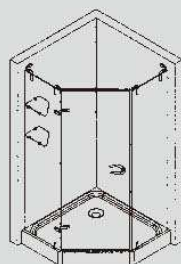

Width range: 1200~2000mm

Glass thickness: 8mm

Stainless steel shower screen with open pivot door

MODEL:AG6543 B/C

MODEL:AG7573 L/R
AT680/AT635

MODEL:AG9015D L/R

MODEL:AG9031C L/R

MODEL:AG9041 L/R