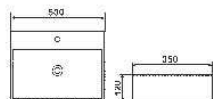

7607
WALL-HUNG BASIN
Size: 375x280x125mm
Vitreous china
Wall-hung Installation

7612
WALL-HUNG BASIN
Size: 455x350x185mm
Vitreous china
Wall-hung Installation

7615
WALL-HUNG BASIN
Size: 500x230x175mm
Vitreous china
Wall-hung Installation

104
ART BASIN
Size: 465x465x160mm
Vitreous china
Above counter mounting

110C
ART BASIN
Size: 600x450x160mm
Vitreous china
Above counter mounting

118
ART BASIN
Size: 530x420x155mm
Vitreous china
Above counter mounting

101
ART BASIN
Size: 420x420x120mm
Vitreous china
Above counter mounting

106
ART BASIN
Size: 550x430x105mm
Vitreous china
Above counter mounting

115
ART BASIN
Size: 500x350x120mm
Vitreous china
Above counter mounting

125
ART BASIN
Size: 670x460x150mm
Vitreous china
Above counter mounting

103
ART BASIN
Size: 410x410x150mm
Vitreous china
Above counter mounting

110
ART BASIN
Size: 475x375x130mm
Vitreous china
Above counter mounting