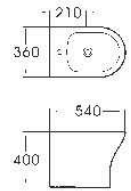

H-010
Side Cabinet
Size: 300x125x110mm
Size: 600x125x110mm

H-010-1
Side Cabinet
Size: 600x400x450mm

M-003
Mirror
Size: 550x20x790mm

H-010-2
Side Cabinet
Size: 280x250x1200mm

M-005
Mirror
Size: 600x120x810mm

T8840A

SIPHONIC SYSTEM ONE PIECE TOILET
 Size: 690x490x570mm
 Twin Flush:6L
 Side Button
 S-Trap:305mm Roughing in

TL9975

WASH DOWN SYSTEM ONE PEECE TOILET
 Size: 750x385x755mm
 Twin Flush:36L
 Top Button
 S-Trap:280mm/380mm Roughing in

040C
Bidet
Size: 550x355x405mm
Fixing to wall with back

065C
Bidet
Size: 580x365x410mm
Fixing to wall with back

067C
Bidet
Size: 600x390x430mm
Fixing to wall with back

080C
Bidet
Size: 540x360x400mm
Fixing to wall with back

080C
Bidet
Size: 535x355x360mm
Fixing to wall with back

G-001

Pedestal Basin
Size: 550x515x850mm
Fixing to wall with back

G-006

Pedestal Basin
Size: 500x460x840mm
Fixing to wall with back

G-002

Pedestal Basin
Size: 470x510x850mm
Fixing to wall with back