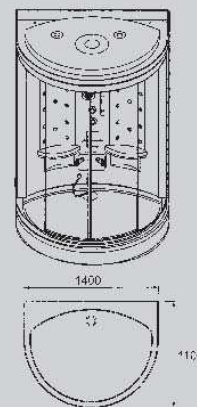

Steam,radio,dischrge fan, top light,back spray,waist spray,top spray,handholding shower functions.

Touch–style control board,board for for things deposited,folding chair,lift shower pillar,waist mat.

Dry steam function:

Sauna,flameproof lamp, sand cock,thermometer/hygrometer

MODEL:AM1143B

MODEL:AM1205

MODEL:AM1345B

MODEL:AM1608

MODEL:AM1611

MODEL:AM1808

MODEL:AM1826

AG9065

Size: 1100x1100x2230mm

Glass thickness: 6mm

Arc-shaped shower enclosure with one pivot door

AG9015D L/R

Size: 800x1200x1850mm

Glass thickness: 8mm

square-shape shower enclosure with pivot door