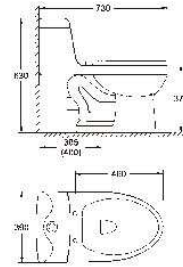

T3090

SIPHONIC SYSTEM ONE PIECE TOILET
Size: 730x390x630mm
Twin Flush:36L
Top Button
S-Trap:305mm/400mm Roughing in