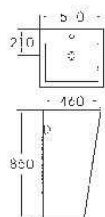

G-003
 Pedestal Basin
 Size: 510x460x850mm

H-001-3

Side Cabinet
 Size: 400x250x1450mm

M-008

Mirror
 Size: 500x500x900mm

G-008

Pedestal Basin
 Size: 450x460x970mm
 Fixing to wall with back

Sanitary ware

H-001-1

Side Cabinet
 Size: 400x250x1450mm

M-001

Mirror
 Size: 550x155x650mm

G-001

Pedestal Basin
 Size: 550x515x850mm
 Fixing to wall with back

H-001-2
Side Cabinet
Size: 400x250x1450mm

H-003-2
Side Cabinet
Size: 600x130x1100mm

H-003-3
Side Cabinet
Size: 600x400x400mm

H-001-3
Side Cabinet
Size: 400x250x1450mm

H-003-1
Side Cabinet
Size: 600x400x260mm

H-001-1
Side Cabinet
Size: 400x250x1450mm

H-009
Side Cabinet
Size: 300x150x1220mm

H-010
Side Cabinet
Size: 300x125x110mm
Size: 600x125x110mm

H-010-1
Side Cabinet
Size: 600x400x450mm

M-003
Mirror
Size: 550x20x790mm

H-010-2
Side Cabinet
Size: 280x250x1200mm

M-005
Mirror
Size: 600x120x810mm