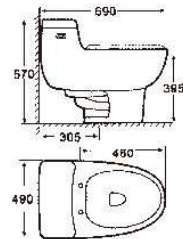

2604

WALL-HUNG CLOSED
Size: 550x390x380mm
P-trap,180、280mm Rounding-in

2605

WALL-HUNG CLOSED
Size: 550x375x370mm
Vitreous china
P-trap,180、280mm Rounding-in

2606

WALL-HUNG CLOSED
 Size: 580x385x350mm
 Vitreous china
 P-trap, 180mm Rounding-in

T3090

SIPHONIC SYSTEM ONE PIECE TOILET
 Size: 730x390x630mm
 Twin Flush:36L
 Top Button
 S-Trap:305mm/400mm Roughing in

T3097A

SIPHONIC SYSTEM ONE PIECE TOILET
 Size: 740x440x740mm
 Twin Flush:36L
 Top Button
 S-Trap:305mm/400mm Roughing in

T8840A

SIPHONIC SYSTEM ONE PIECE TOILET
 Size: 690x490x570mm
 Twin Flush:6L
 Side Button
 S-Trap:305mm Roughing in

TL9975

WASH DOWN SYSTEM ONE PEECE TOILET
 Size: 750x385x755mm
 Twin Flush:36L
 Top Button
 S-Trap:280mm/380mm Roughing in

040C
Bidet
Size: 550x355x405mm
Fixing to wall with back

065C
Bidet
Size: 580x365x410mm
Fixing to wall with back

067C
Bidet
Size: 600x390x430mm
Fixing to wall with back

080C
Bidet
Size: 540x360x400mm
Fixing to wall with back