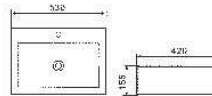

040G

Wall-Hung Basin
Size: 610x475x450mm
Wall-hung Installation

4602

Under Counter Basin
Size: 570x410x200mm
Under countertop mounting

7613
WALL-HUNG BASIN
Size: 410x280x175mm
Vitreous china
Wall-hung Installation

7607
WALL-HUNG BASIN
Size: 375x280x125mm
Vitreous china
Wall-hung Installation

7612
WALL-HUNG BASIN
Size: 455x350x185mm
Vitreous china
Wall-hung Installation

7615
WALL-HUNG BASIN
Size: 500x230x175mm
Vitreous china
Wall-hung Installation

104
ART BASIN
Size: 465x465x160mm
Vitreous china
Above counter mounting

110C
ART BASIN
Size: 600x450x160mm
Vitreous china
Above counter mounting

118
ART BASIN
Size: 530x420x155mm
Vitreous china
Above counter mounting

101
ART BASIN
Size: 420x420x120mm
Vitreous china
Above counter mounting

106
ART BASIN
Size: 550x430x105mm
Vitreous china
Above counter mounting

115
ART BASIN
Size: 500x350x120mm
Vitreous china
Above counter mounting