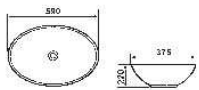

125
ART BASIN
Size: 670x460x150mm
Vitreous china
Above counter mounting

103
ART BASIN
Size: 410x410x150mm
Vitreous china
Above counter mounting

110
ART BASIN
Size: 475x375x130mm
Vitreous china
Above counter mounting

117
ART BASIN
Size: 565x455x160mm
Vitreous china
Above counter mounting

127
ART BASIN
Size: 600x440x170mm
Vitreous china
Above counter mounting

139
ART BASIN
Size: 560x490x175mm
Vitreous china
Above counter mounting

224
ART BASIN
Size: 590x375x220mm
Vitreous china
Above counter mounting

4830
ART BASIN
Size: 420x420x170mm
Vitreous china
Above counter mounting

2202
ART BASIN
Size: 620x410x150mm
Vitreous china
Above counter mounting