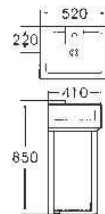

H-010
Side Cabinet
Size: 300x125x110mm
Size: 600x125x110mm

H-010-1
Side Cabinet
Size: 600x400x450mm

M-003
Mirror
Size: 550x20x790mm

H-010-2
Side Cabinet
Size: 280x250x1200mm

M-005
Mirror
Size: 600x120x810mm

080C
Bidet
Size: 535x355x360mm
Fixing to wall with back

G-001

Pedestal Basin
Size: 550x515x850mm
Fixing to wall with back

G-006

Pedestal Basin
Size: 500x460x840mm
Fixing to wall with back

G-002

Pedestal Basin
Size: 470x510x850mm
Fixing to wall with back

G-007

Pedestal Basin
Size: 650x450x820mm
Fixing to wall with back

G-003

Pedestal Basin
Size: 510x460x850mm
Fixing to wall with back

G-008

Pedestal Basin
Size: 450x460x970mm
Fixing to wall with back

G-004

Pedestal Basin
Size: 530x440x840mm
Fixing to wall with back

G-009

Pedestal Basin
Size: 520x410x850mm
Fixing to wall with back

G-010

Pedestal Basin
Size: 460x540x860mm
Fixing to wall with back

G-010

Pedestal Basin
Size: 460x540x840mm
Fixing to wall with back

H-002-2

Side Cabinet
 Size: 430x350x750mm