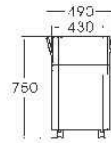

H-010
Side Cabinet
Size: 300x125x110mm
Size: 600x125x110mm

H-010-1
Side Cabinet
Size: 600x400x450mm

M-003
Mirror
Size: 550x20x790mm

H-010-2
Side Cabinet
Size: 280x250x1200mm

M-005
Mirror
Size: 600x120x810mm

G-009

Pedestal Basin
Size: 520x410x850mm
Fixing to wall with back

G-010

Pedestal Basin
Size: 460x540x860mm
Fixing to wall with back

G-010

Pedestal Basin
Size: 460x540x840mm
Fixing to wall with back

H-002-2

Side Cabinet
 Size: 430x350x750mm

H-007-1

Side Cabinet
 Size: 380x300x900mm

H-002-1

Side Cabinet
 Size: 420x350x1130mm

H-007-2

Side Cabinet
 Size: 390x300x805mm

H-002-2

Side Cabinet
 Size: 430x350x750mm

H-003-2

Side Cabinet
 Size: 380x260x760mm

H-002-1

Side Cabinet
 Size: 420x350x1130mm

H-003

Side Cabinet
 Size: 380x260x1400mm

H-004

Side Cabinet
 Size: 420x390x1190mm