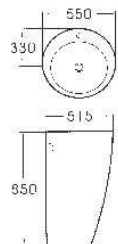

G-003
 Pedestal Basin
 Size: 510x460x850mm

H-001-3

Side Cabinet
 Size: 400x250x1450mm

M-008

Mirror
 Size: 500x500x900mm

G-008

Pedestal Basin
 Size: 450x460x970mm
 Fixing to wall with back

Sanitary ware

H-001-1

Side Cabinet
 Size: 400x250x1450mm

M-001

Mirror
 Size: 550x155x650mm

G-001

Pedestal Basin
 Size: 550x515x850mm
 Fixing to wall with back

H-001-2
Side Cabinet
Size: 400x250x1450mm

H-003-2
Side Cabinet
Size: 600x130x1100mm

H-003-3
Side Cabinet
Size: 600x400x400mm

H-001-3
Side Cabinet
Size: 400x250x1450mm

H-003-1
Side Cabinet
Size: 600x400x260mm

H-001-1
Side Cabinet
Size: 400x250x1450mm

H-009
Side Cabinet
Size: 300x150x1220mm

H-010
Side Cabinet
Size: 300x125x110mm
Size: 600x125x110mm

H-010-1
Side Cabinet
Size: 600x400x450mm

M-003
Mirror
Size: 550x20x790mm

H-010-2
Side Cabinet
Size: 280x250x1200mm

M-005
Mirror
Size: 600x120x810mm