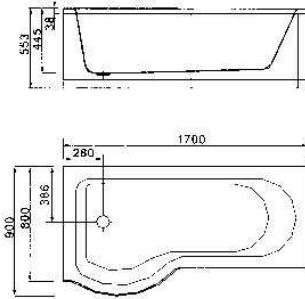

Size: 1700x900x553mm

Arc,linear match single bathtub.It can match screen,water massage, simple outlook,utility function.

G 2001

Size: 1540x1540x660mm
Triangle double bathtub, glass
skirting, elegant and graceful.
With seat and pillow, convenient
for usage.

G 518

Size: 1800x1200x630mm

With faucet and hand movable shower.

Copper air adjustment and distributor (vail).

Big, small jets with stainless steel and copper vail.

Ozone sterilize function and pillow.

G 528

Size: 1800x1200x640mm
Copper air switch and air adjustment.
Stainless steel big jet(vail).
Stainless steel back wter(vail).

GD 1707S

GE 1681F

G 3002

G 2001

G 518

G 528

AM 1608