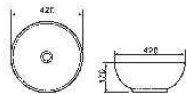

HQ-4912

ART BASIN

Size: 475x365x175mm
Vitreous china
Above counter mounting

HQ-4913

ART BASIN

Size: 430x430x135mm
Vitreous china
Above counter mounting

HQ-4914

ART BASIN

Size: 635x395x135mm
Vitreous china
Above counter mounting

HQ-4916

ART BASIN

Size: 760x510x180mm
Vitreous china
Above counter mounting

HQ-4917

ART BASIN

Size: 510x460x150mm
Vitreous china
Above counter mounting

4611

ABOVE COUNTER BASIN

Size: 510x450x195mm
Vitreous china
Above counter mounting

4608

ABOVE COUNTER BASIN

Size: 570x470x200mm
Vitreous china
Above counter mounting

4507

UNDER COUNTER BASIN