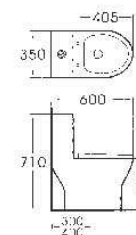

1688
Siphonic One-piece Closet
Size: 600x350x710mm
S-trap_300/400mm
Roughing-in