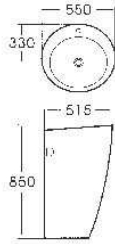

G-003
 Pedestal Basin
 Size: 510x460x850mm

H-001-3

Side Cabinet
 Size: 400x250x1450mm

M-008

Mirror
 Size: 500x500x900mm

G-008

Pedestal Basin
 Size: 450x460x970mm
 Fixing to wall with back

Sanitary ware

H-010
Side Cabinet
Size: 300x125x110mm
Size: 600x125x110mm

H-010-1
Side Cabinet
Size: 600x400x450mm

M-003
Mirror
Size: 550x20x790mm

H-010-2
Side Cabinet
Size: 280x250x1200mm

M-005
Mirror
Size: 600x120x810mm

040C
Bidet
Size: 550x355x405mm
Fixing to wall with back

065C
Bidet
Size: 580x365x410mm
Fixing to wall with back

067C
Bidet
Size: 600x390x430mm
Fixing to wall with back

080C
Bidet
Size: 540x360x400mm
Fixing to wall with back

080C
Bidet
Size: 535x355x360mm
Fixing to wall with back

G-001

Pedestal Basin
Size: 550x515x850mm
Fixing to wall with back

G-006

Pedestal Basin
Size: 500x460x840mm
Fixing to wall with back

G-002

Pedestal Basin
Size: 470x510x850mm
Fixing to wall with back