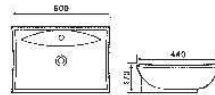

4816
ART BASIN
Size: 470x470x165mm
Vitreous china
Above counter mounting

4885
ART BASIN
Size: 610x430x195mm
Vitreous china
Above counter mounting

HQ-4911

ART BASIN

Size: 570x450x120mm
Vitreous china
Above counter mounting

HQ-4912

ART BASIN

Size: 475x365x175mm
Vitreous china
Above counter mounting

HQ-4913

ART BASIN

Size: 430x430x135mm
Vitreous china
Above counter mounting

HQ-4914

ART BASIN

Size: 635x395x135mm
Vitreous china
Above counter mounting

HQ-4916

ART BASIN

Size: 760x510x180mm
Vitreous china
Above counter mounting

HQ-4917

ART BASIN

Size: 510x460x150mm
Vitreous china
Above counter mounting