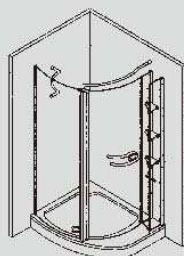

Width range: 1200~2000mm

Glass thickness: 8mm

Stainless steel shower screen with open pivot door

MODEL:AG6543 B/C

MODEL:AG7573 L/R
AT680/AT635

MODEL:AG9015D L/R

MODEL:AG9031C L/R

MODEL:AG9041 L/R