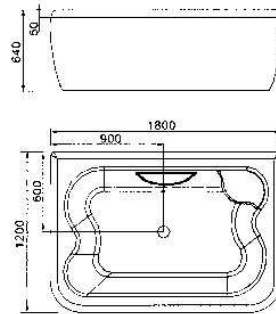

Size: 1700x900x553mm

Arc,linear match single bathtub.It can match screen,water massage, simple outlook,utility function.

G 2001

Size: 1540x1540x660mm
Triangle double bathtub, glass
skirting, elegant and graceful.
With seat and pillow, convenient
for usage.

G 518

Size: 1800x1200x630mm

With faucet and hand movable shower.

Copper air adjustment and distributor (vail).

Big, small jets with stainless steel and copper vail.

Ozone sterilize function and pillow.

G 528

Size: 1800x1200x640mm
Copper air switch and air adjustment.
Stainless steel big jet(vail).
Stainless steel back wter(vail).

GD 1707S

GE 1681F

G 3002

G 2001

G 518

G 528

AM 1608

Size: 1000x1350x2200mm
6mm toughened glass

Wet steam, discharge fan, radio, MP3. LCD inductive screen computer control.

AM 1611

Size: 1050x880x2200mm

Thickness of glass: 6mm

Steam, discharge fan, stereo
radio, MP3, LCD touch screen controller,
constant-temperature water diverter,
LED white light.