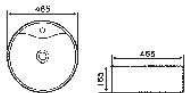

Size: 635x395x135mm
Vitreous china
Above counter mounting

HQ-4916

ART BASIN

Size: 760x510x180mm
Vitreous china
Above counter mounting

HQ-4917

ART BASIN

Size: 510x460x150mm
Vitreous china
Above counter mounting

4611

ABOVE COUNTER BASIN

Size: 510x450x195mm
Vitreous china
Above counter mounting

4608

ABOVE COUNTER BASIN

Size: 570x470x200mm
Vitreous china
Above counter mounting

4507

UNDER COUNTER BASIN

Size: 470x355x195mm
Vitreous china
Under counter mounting

4508

UNDER COUNTER BASIN

Size: 520x390x180mm
Vitreous china
Under counter mounting

4601

UNDER COUNTER BASIN

Size: 510x390x185mm
Vitreous china
Under counter mounting