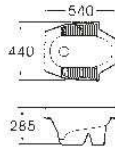

5613
Squatting Pan W.C.
Size: 540x440x285mm
Integrated S-trap
Gravity-fed flushing system