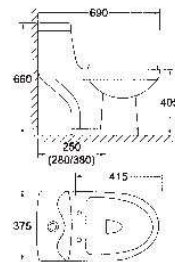

2604

WALL-HUNG CLOSED
Size: 550x390x380mm
P-trap,180、280mm Rounding-in

2605

WALL-HUNG CLOSED
Size: 550x375x370mm
Vitreous china
P-trap,180、280mm Rounding-in

2606

WALL-HUNG CLOSED
 Size: 580x385x350mm
 Vitreous china
 P-trap, 180mm Rounding-in

2607

WALL-HUNG CLOSED
 Size: 560x360x430mm
 Vitreous china
 P-trap, 280mm Rounding-in

056A

SIPHONIC ONE-PIECE CLOSET
 Size: 660x470x550mm
 Vitreous china
 S-trap, 300, 400mm Rounding-in

059A

SIPHONIC ONE-PIECE CLOSET
 Size: 680x420x580mm
 Vitreous china
 S-trap, 300, 400mm Rounding-in

T3090

SIPHONIC SYSTEM ONE PIECE TOILET
 Size: 730x390x630mm
 Twin Flush:36L
 Top Button
 S-Trap:305mm/400mm Roughing in

T3097A

SIPHONIC SYSTEM ONE PIECE TOILET
 Size: 740x440x740mm
 Twin Flush:36L
 Top Button
 S-Trap:305mm/400mm Roughing in

T8840A

SIPHONIC SYSTEM ONE PIECE TOILET
 Size: 690x490x570mm
 Twin Flush:6L
 Side Button
 S-Trap:305mm Roughing in

TL9975

WASH DOWN SYSTEM ONE PEECE TOILET
 Size: 750x385x755mm
 Twin Flush:36L
 Top Button
 S-Trap:280mm/380mm Roughing in