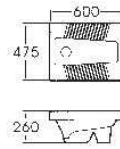

5609
 Squatting Pan W.C.
 Size: 590x440x235mm
 Integrated S-trap
 Gravity-fed flushing system

5617
 Squatting Pan W.C.
 Size: 600x460x300mm
 Integrated S-trap
 Gravity-fed flushing system

5613
 Squatting Pan W.C.
 Size: 540x440x285mm
 Integrated S-trap
 Gravity-fed flushing system

5618
 Squatting Pan W.C.
 Size: 600x475x260mm
 Integrated S-trap
 Gravity-fed flushing system

S-7001

S-7002

S-7003

S-7004

GD 1707S

Size: 1700x800x580/440mm
Independence double bathtub. Combination of arc and vertical.
Round outside, square inside.
Match decorate skirt, beautiful and simple.