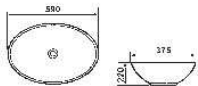

4816
ART BASIN
Size: 470x470x165mm
Vitreous china
Above counter mounting

4885
ART BASIN
Size: 610x430x195mm
Vitreous china
Above counter mounting

HQ-4911

ART BASIN

Size: 570x450x120mm
Vitreous china
Above counter mounting

HQ-4912

ART BASIN

Size: 475x365x175mm
Vitreous china
Above counter mounting

HQ-4913

ART BASIN

Size: 430x430x135mm
Vitreous china
Above counter mounting

HQ-4914

ART BASIN

Size: 635x395x135mm
Vitreous china
Above counter mounting

HQ-4916

ART BASIN

Size: 760x510x180mm
Vitreous china
Above counter mounting

HQ-4917

ART BASIN

Size: 510x460x150mm
Vitreous china
Above counter mounting