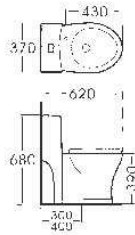

G-003
 Pedestal Basin
 Size: 510x460x850mm

H-001-3

Side Cabinet
 Size: 400x250x1450mm

M-008

Mirror
 Size: 500x500x900mm

G-008

Pedestal Basin
 Size: 450x460x970mm
 Fixing to wall with back

Sanitary ware

H-001-1

Side Cabinet
 Size: 400x250x1450mm

M-001

Mirror
 Size: 550x155x650mm

G-001

Pedestal Basin
 Size: 550x515x850mm
 Fixing to wall with back

H-001-2
Side Cabinet
Size: 400x250x1450mm

H-003-2
Side Cabinet
Size: 600x130x1100mm

H-010
Side Cabinet
Size: 300x125x110mm
Size: 600x125x110mm

H-010-1
Side Cabinet
Size: 600x400x450mm

M-003
Mirror
Size: 550x20x790mm

H-010-2
Side Cabinet
Size: 280x250x1200mm

M-005
Mirror
Size: 600x120x810mm

M-001
Mirror
Size: 550x155x650mm

M-008
Mirror
Size: 550x5x900mm

M-002
Mirror
Size: 500x150x900mm

M-009
Mirror
Size: 900x145x700mm

M-003
Mirror
Size: 550x5x790mm

M-010
Mirror
Size: 980x160x800mm

1658
Siphonic One-piece Closet
Size: 620x370x680mm
S-trap_300/400mm
Roughing-in