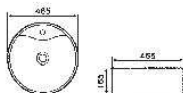

117
ART BASIN
Size: 565x455x160mm
Vitreous china
Above counter mounting

127
ART BASIN
Size: 600x440x170mm
Vitreous china
Above counter mounting

139
ART BASIN
Size: 560x490x175mm
Vitreous china
Above counter mounting

224
ART BASIN
Size: 590x375x220mm
Vitreous china
Above counter mounting

4830
ART BASIN
Size: 420x420x170mm
Vitreous china
Above counter mounting

2202
ART BASIN
Size: 620x410x150mm
Vitreous china
Above counter mounting

225
ART BASIN
Size: 590x400x220mm
Vitreous china
Above counter mounting

4812
ART BASIN
Size: 465x465x165mm
Vitreous china
Above counter mounting

4845
ART BASIN
Size: 410x410x185mm
Vitreous china
Above counter mounting