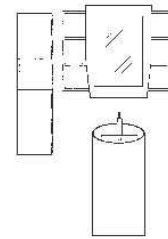

G-003
 Pedestal Basin
 Size: 510x460x850mm

H-001-3

Side Cabinet
 Size: 400x250x1450mm

M-008

Mirror
 Size: 500x500x900mm

G-008

Pedestal Basin
 Size: 450x460x970mm
 Fixing to wall with back

Sanitary ware

H-001-1

Side Cabinet
 Size: 400x250x1450mm

M-001

Mirror
 Size: 550x155x650mm

G-001

Pedestal Basin
 Size: 550x515x850mm
 Fixing to wall with back

H-001-2
Side Cabinet
Size: 400x250x1450mm

H-003-2
Side Cabinet
Size: 600x130x1100mm

H-003-3
Side Cabinet
Size: 600x400x400mm

H-001-3
Side Cabinet
Size: 400x250x1450mm

H-003-1
Side Cabinet
Size: 600x400x260mm

H-001-1
Side Cabinet
Size: 400x250x1450mm

H-009
Side Cabinet
Size: 300x150x1220mm

H-010
Side Cabinet
Size: 300x125x110mm
Size: 600x125x110mm

H-010-1
Side Cabinet
Size: 600x400x450mm

M-003
Mirror
Size: 550x20x790mm

H-010-2
Side Cabinet
Size: 280x250x1200mm

M-005
Mirror
Size: 600x120x810mm