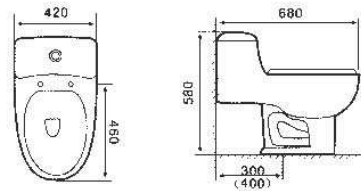

G-003
 Pedestal Basin
 Size: 510x460x850mm

H-001-3

Side Cabinet
 Size: 400x250x1450mm

M-008

Mirror
 Size: 500x500x900mm

G-008

Pedestal Basin
 Size: 450x460x970mm
 Fixing to wall with back

Sanitary ware

2604

WALL-HUNG CLOSED
Size: 550x390x380mm
P-trap,180、280mm Rounding-in

2605

WALL-HUNG CLOSED
Size: 550x375x370mm
Vitreous china
P-trap,180、280mm Rounding-in

2606

WALL-HUNG CLOSED
 Size: 580x385x350mm
 Vitreous china
 P-trap, 180mm Rounding-in

2607

WALL-HUNG CLOSED
 Size: 560x360x430mm
 Vitreous china
 P-trap, 280mm Rounding-in

056A

SIPHONIC ONE-PIECE CLOSET
 Size: 660x470x550mm
 Vitreous china
 S-trap, 300, 400mm Rounding-in

059A

SIPHONIC ONE-PIECE CLOSET
 Size: 680x420x580mm
 Vitreous china
 S-trap, 300, 400mm Rounding-in

T3090

SIPHONIC SYSTEM ONE PIECE TOILET
 Size: 730x390x630mm
 Twin Flush:36L
 Top Button
 S-Trap:305mm/400mm Roughing in

T3097A

SIPHONIC SYSTEM ONE PIECE TOILET
 Size: 740x440x740mm
 Twin Flush:36L
 Top Button
 S-Trap:305mm/400mm Roughing in