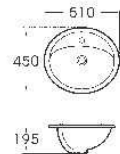

H-004

Side Cabinet
 Size: 420x290x600mm

3614

Pedestal Basin
Size: 520x410x810mm
Fixing to wall with back

4512

Above Counter Basin
Size: 550x470x200mm
Countertop mounting

3648

Pedestal Basin
Size: 545x470x855mm
Fixing to wall with back

4608

Above Counter Basin
Size: 570x470x200mm
Countertop mounting

3650

Pedestal Basin
Size: 600x485x865mm
Fixing to wall with back

4611

Above Counter Basin
Size: 510x450x195mm
Countertop mounting

4601

Under Counter Basin
Size: 510x390x200mm
Under countertop mounting

040G

Wall-Hung Basin
Size: 610x475x450mm
Wall-hung Installation

4602

Under Counter Basin
Size: 570x410x200mm
Under countertop mounting

7613
WALL-HUNG BASIN
Size: 410x280x175mm
Vitreous china
Wall-hung Installation