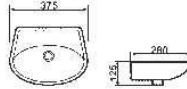

4608

Above Counter Basin
Size: 570x470x200mm
Countertop mounting

3650

Pedestal Basin
Size: 600x485x865mm
Fixing to wall with back

4611

Above Counter Basin
Size: 510x450x195mm
Countertop mounting

4601

Under Counter Basin
Size: 510x390x200mm
Under countertop mounting

040G

Wall-Hung Basin
Size: 610x475x450mm
Wall-hung Installation

4602

Under Counter Basin
Size: 570x410x200mm
Under countertop mounting

7613
WALL-HUNG BASIN
Size: 410x280x175mm
Vitreous china
Wall-hung Installation

7607
WALL-HUNG BASIN
Size: 375x280x125mm
Vitreous china
Wall-hung Installation

7612
WALL-HUNG BASIN
Size: 455x350x185mm
Vitreous china
Wall-hung Installation

7615
WALL-HUNG BASIN
Size: 500x230x175mm
Vitreous china
Wall-hung Installation