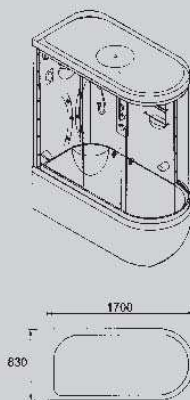

Steam,radio,dischrge fan, top light,back spray,waist spray,top spray,handholding shower functions.

Touch–style control board,board for for things deposited,folding chair,lift shower pillar,waist mat.

Dry steam function:

Sauna,flameproof lamp, sand cock,thermometer/hygrometer

MODEL:AM1143B

MODEL:AM1205

MODEL:AM1345B

MODEL:AM1608

MODEL:AM1611

MODEL:AM1808

MODEL:AM1826

AG9065

Size: 1100x1100x2230mm

Glass thickness: 6mm

Arc-shaped shower enclosure with one pivot door

AG9015D L/R

Size: 800x1200x1850mm

Glass thickness: 8mm

square-shape shower enclosure with pivot door