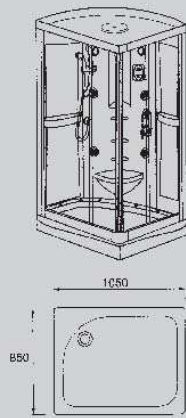

MODEL:AM1205