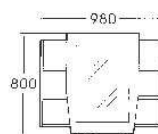

G-003
 Pedestal Basin
 Size: 510x460x850mm

H-001-3

Side Cabinet
 Size: 400x250x1450mm

M-008

Mirror
 Size: 500x500x900mm

G-008

Pedestal Basin
 Size: 450x460x970mm
 Fixing to wall with back

Sanitary ware

H-003-3
Side Cabinet
Size: 600x400x400mm

H-001-3
Side Cabinet
Size: 400x250x1450mm

H-003-1
Side Cabinet
Size: 600x400x260mm

H-001-1
Side Cabinet
Size: 400x250x1450mm

H-009
Side Cabinet
Size: 300x150x1220mm

H-010
Side Cabinet
Size: 300x125x110mm
Size: 600x125x110mm

H-010-1
Side Cabinet
Size: 600x400x450mm

M-003
Mirror
Size: 550x20x790mm

H-010-2
Side Cabinet
Size: 280x250x1200mm

M-005
Mirror
Size: 600x120x810mm

M-001
Mirror
Size: 550x155x650mm

M-008
Mirror
Size: 550x5x900mm

M-002
Mirror
Size: 500x150x900mm

M-009
Mirror
Size: 900x145x700mm

M-003
Mirror
Size: 550x5x790mm

M-010
Mirror
Size: 980x160x800mm

1658
Siphonic One-piece Closet
Size: 620x370x680mm
S-trap_300/400mm
Roughing-in