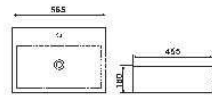

225
ART BASIN
Size: 590x400x220mm
Vitreous china
Above counter mounting

4812
ART BASIN
Size: 465x465x165mm
Vitreous china
Above counter mounting

4845
ART BASIN
Size: 410x410x185mm
Vitreous china
Above counter mounting

4816
ART BASIN
Size: 470x470x165mm
Vitreous china
Above counter mounting

4885
ART BASIN
Size: 610x430x195mm
Vitreous china
Above counter mounting

HQ-4911

ART BASIN

Size: 570x450x120mm
Vitreous china
Above counter mounting

HQ-4912

ART BASIN

Size: 475x365x175mm
Vitreous china
Above counter mounting

HQ-4913

ART BASIN

Size: 430x430x135mm
Vitreous china
Above counter mounting

HQ-4914

ART BASIN