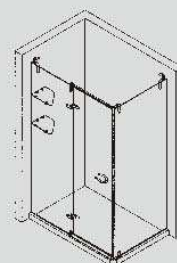

Width range: 1200~2000mm

Glass thickness: 8mm

Stainless steel shower screen with open pivot door

MODEL:AG6543 B/C

MODEL:AG7573 L/R
AT680/AT635

MODEL:AG9015D L/R

MODEL:AG9031C L/R

MODEL:AG9041 L/R