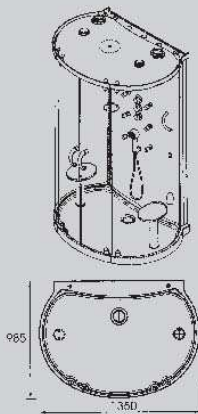

Steam,radio,dischrge fan, top light,back spray,waist spray,top spray,handholding shower functions.

Touch–style control board,board for for things deposited,folding chair,lift shower pillar,waist mat.

Dry steam function:

Sauna,flameproof lamp, sand cock,thermometer/hygrometer

MODEL:AM1143B

MODEL:AM1205

MODEL:AM1345B

MODEL:AM1608

MODEL:AM1611

MODEL:AM1808

MODEL:AM1826

AG9065

Size: 1100x1100x2230mm

Glass thickness: 6mm

Arc-shaped shower enclosure with one pivot door

AG9015D L/R

Size: 800x1200x1850mm

Glass thickness: 8mm

square-shape shower enclosure with pivot door