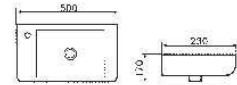

4608

Above Counter Basin
Size: 570x470x200mm
Countertop mounting

3650

Pedestal Basin
Size: 600x485x865mm
Fixing to wall with back

4611

Above Counter Basin
Size: 510x450x195mm
Countertop mounting

4601

Under Counter Basin
Size: 510x390x200mm
Under countertop mounting

040G

Wall-Hung Basin
Size: 610x475x450mm
Wall-hung Installation

4602

Under Counter Basin
Size: 570x410x200mm
Under countertop mounting

7613
WALL-HUNG BASIN
Size: 410x280x175mm
Vitreous china
Wall-hung Installation

7607
WALL-HUNG BASIN
Size: 375x280x125mm
Vitreous china
Wall-hung Installation

7612
WALL-HUNG BASIN
Size: 455x350x185mm
Vitreous china
Wall-hung Installation

7615
WALL-HUNG BASIN
Size: 500x230x175mm
Vitreous china
Wall-hung Installation