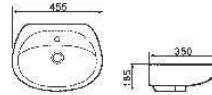

4608

Above Counter Basin
Size: 570x470x200mm
Countertop mounting

3650

Pedestal Basin
Size: 600x485x865mm
Fixing to wall with back

4611

Above Counter Basin
Size: 510x450x195mm
Countertop mounting

4601

Under Counter Basin
Size: 510x390x200mm
Under countertop mounting

040G

Wall-Hung Basin
Size: 610x475x450mm
Wall-hung Installation

4602

Under Counter Basin
Size: 570x410x200mm
Under countertop mounting

7613
WALL-HUNG BASIN
Size: 410x280x175mm
Vitreous china
Wall-hung Installation

7607
WALL-HUNG BASIN
Size: 375x280x125mm
Vitreous china
Wall-hung Installation

7612
WALL-HUNG BASIN
Size: 455x350x185mm
Vitreous china
Wall-hung Installation

7615
WALL-HUNG BASIN
Size: 500x230x175mm
Vitreous china
Wall-hung Installation