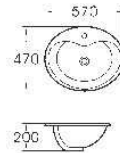

H-003-2

Side Cabinet
 Size: 380x260x760mm

H-002-1

Side Cabinet
 Size: 420x350x1130mm

H-003

Side Cabinet
 Size: 380x260x1400mm

H-004

Side Cabinet
 Size: 420x390x1190mm

H-004

Side Cabinet
 Size: 420x290x600mm

3614

Pedestal Basin
Size: 520x410x810mm
Fixing to wall with back

4512

Above Counter Basin
Size: 550x470x200mm
Countertop mounting

3648

Pedestal Basin
Size: 545x470x855mm
Fixing to wall with back

4608

Above Counter Basin
Size: 570x470x200mm
Countertop mounting

3650

Pedestal Basin
Size: 600x485x865mm
Fixing to wall with back

4611

Above Counter Basin
Size: 510x450x195mm
Countertop mounting

4601

Under Counter Basin
Size: 510x390x200mm
Under countertop mounting