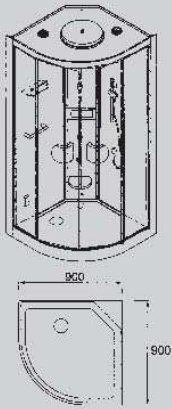

MODEL:AM1143B