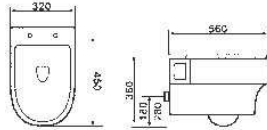

H-010
Side Cabinet
Size: 300x125x110mm
Size: 600x125x110mm

H-010-1
Side Cabinet
Size: 600x400x450mm

M-003
Mirror
Size: 550x20x790mm

H-010-2
Side Cabinet
Size: 280x250x1200mm

M-005
Mirror
Size: 600x120x810mm

M-009
Washdown Wall-hung Closet
Size: 530x350x380mm
P-trap, 180mm
Roughing-in

1606
Siphonic One-piece Closet
Size: 510x260x510mm
S-trap, 300/400mm
Roughing-in

M-010
Pedestal Basin
Size: 410x305x510mm
Fixing to wall with back

083E

WALL-HUNG CLOSED
Size: 560x320x360mm
P-trap,180、280mm Rounding-in

083G

WALL-HUNG CLOSED
Size: 620x475x420mm
Wall-hung Installation

2602

WALL-HUNG CLOSED
Size: 550x355x430mm
P-trap,180、280mm Rounding-in

7609G

WALL-HUNG CLOSED
Size: 600x470x450mm
Wall-hung Installation

2601

WALL-HUNG CLOSED
Size: 550x350x480mm
P-trap,280mm Rounding-in

7605G

WALL-HUNG CLOSED
Size: 530x440x430mm
Vitreous china
Wall-hung Installation