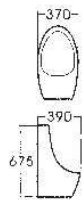

8608
Wall-hung Urinal

Size: 475x285x705mm
Floor mounting outlet Top
flushing installation

8610
Wall-hung Urinal

Size: 370x300x455mm
Floor mounting outlet Top
flushing installation

8611
Wall-hung Urinal

Size: 370x390x675mm
Floor mounting outlet Top
flushing installation