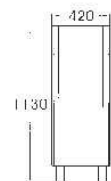

H-010
Side Cabinet
Size: 300x125x110mm
Size: 600x125x110mm

H-010-1
Side Cabinet
Size: 600x400x450mm

M-003
Mirror
Size: 550x20x790mm

H-010-2
Side Cabinet
Size: 280x250x1200mm

M-005
Mirror
Size: 600x120x810mm

G-009

Pedestal Basin
Size: 520x410x850mm
Fixing to wall with back

G-010

Pedestal Basin
Size: 460x540x860mm
Fixing to wall with back

G-010

Pedestal Basin
Size: 460x540x840mm
Fixing to wall with back

H-002-2

Side Cabinet
 Size: 430x350x750mm

H-007-1

Side Cabinet
 Size: 380x300x900mm

H-002-1

Side Cabinet
 Size: 420x350x1130mm

H-007-2

Side Cabinet
 Size: 390x300x805mm

H-002-2

Side Cabinet
 Size: 430x350x750mm

H-003-2

Side Cabinet
 Size: 380x260x760mm

H-002-1

Side Cabinet
 Size: 420x350x1130mm

H-003

Side Cabinet
 Size: 380x260x1400mm

H-004

Side Cabinet
 Size: 420x390x1190mm