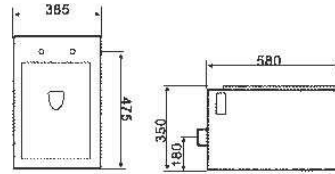

G-003
 Pedestal Basin
 Size: 510x460x850mm

H-001-3

Side Cabinet
 Size: 400x250x1450mm

M-008

Mirror
 Size: 500x500x900mm

G-008

Pedestal Basin
 Size: 450x460x970mm
 Fixing to wall with back

Sanitary ware

H-010
Side Cabinet
Size: 300x125x110mm
Size: 600x125x110mm

H-010-1
Side Cabinet
Size: 600x400x450mm

M-003
Mirror
Size: 550x20x790mm

H-010-2
Side Cabinet
Size: 280x250x1200mm

M-005
Mirror
Size: 600x120x810mm

7609G

WALL-HUNG CLOSED
Size: 600x470x450mm
Wall-hung Installation

2601

WALL-HUNG CLOSED
Size: 550x350x480mm
P-trap,280mm Rounding-in

7605G

WALL-HUNG CLOSED
Size: 530x440x430mm
Vitreous china
Wall-hung Installation

2604

WALL-HUNG CLOSED
Size: 550x390x380mm
P-trap,180、280mm Rounding-in

2605

WALL-HUNG CLOSED
Size: 550x375x370mm
Vitreous china
P-trap,180、280mm Rounding-in

2606

WALL-HUNG CLOSED
 Size: 580x385x350mm
 Vitreous china
 P-trap, 180mm Rounding-in