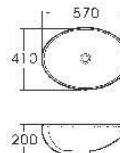

H-004

Side Cabinet
 Size: 420x290x600mm

3614

Pedestal Basin
Size: 520x410x810mm
Fixing to wall with back

4512

Above Counter Basin
Size: 550x470x200mm
Countertop mounting

3648

Pedestal Basin
Size: 545x470x855mm
Fixing to wall with back

4608

Above Counter Basin
Size: 570x470x200mm
Countertop mounting

3650

Pedestal Basin
Size: 600x485x865mm
Fixing to wall with back

4611

Above Counter Basin
Size: 510x450x195mm
Countertop mounting

4601

Under Counter Basin
Size: 510x390x200mm
Under countertop mounting

040G

Wall-Hung Basin
Size: 610x475x450mm
Wall-hung Installation

4602

Under Counter Basin
Size: 570x410x200mm
Under countertop mounting

7613
WALL-HUNG BASIN
Size: 410x280x175mm
Vitreous china
Wall-hung Installation

7607
WALL-HUNG BASIN
Size: 375x280x125mm
Vitreous china
Wall-hung Installation

7612
WALL-HUNG BASIN
Size: 455x350x185mm
Vitreous china
Wall-hung Installation

7615
WALL-HUNG BASIN
Size: 500x230x175mm
Vitreous china
Wall-hung Installation