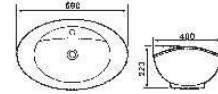

117
ART BASIN
Size: 565x455x160mm
Vitreous china
Above counter mounting

127
ART BASIN
Size: 600x440x170mm
Vitreous china
Above counter mounting

139
ART BASIN
Size: 560x490x175mm
Vitreous china
Above counter mounting

224
ART BASIN
Size: 590x375x220mm
Vitreous china
Above counter mounting

4830
ART BASIN
Size: 420x420x170mm
Vitreous china
Above counter mounting

2202
ART BASIN
Size: 620x410x150mm
Vitreous china
Above counter mounting

225
ART BASIN
Size: 590x400x220mm
Vitreous china
Above counter mounting

4812
ART BASIN
Size: 465x465x165mm
Vitreous china
Above counter mounting

4845
ART BASIN
Size: 410x410x185mm
Vitreous china
Above counter mounting