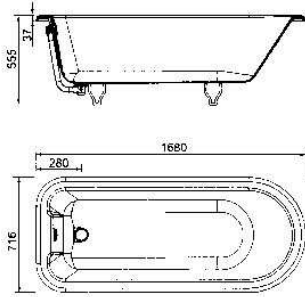

CE 1681F

Size: 1680x715x555mm

Double deck classical single bathtub

Beeline and arc arranged design, simple and elegant style, appearance concise in good taste.

Exquisite technics, solid and durable.

G 3002

Size: 1700x900x553mm

Arc,linear match single bathtub.It can match screen,water massage, simple outlook,utility function.

G 2001

Size: 1540x1540x660mm
Triangle double bathtub, glass
skirting, elegant and graceful.
With seat and pillow, convenient
for usage.

G 518

Size: 1800x1200x630mm

With faucet and hand movable shower.

Copper air adjustment and distributor (vail).

Big, small jets with stainless steel and copper vail.

Ozone sterilize function and pillow.

G 528

Size: 1800x1200x640mm
Copper air switch and air adjustment.
Stainless steel big jet(vail).
Stainless steel back wter(vail).

GD 1707S

GE 1681F

G 3002

G 2001

G 518

G 528

AM 1608