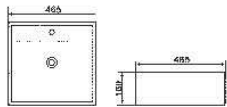

040G

Wall-Hung Basin
Size: 610x475x450mm
Wall-hung Installation

4602

Under Counter Basin
Size: 570x410x200mm
Under countertop mounting

7613
WALL-HUNG BASIN
Size: 410x280x175mm
Vitreous china
Wall-hung Installation

7607
WALL-HUNG BASIN
Size: 375x280x125mm
Vitreous china
Wall-hung Installation

7612
WALL-HUNG BASIN
Size: 455x350x185mm
Vitreous china
Wall-hung Installation

7615
WALL-HUNG BASIN
Size: 500x230x175mm
Vitreous china
Wall-hung Installation

104
ART BASIN
Size: 465x465x160mm
Vitreous china
Above counter mounting

110C
ART BASIN
Size: 600x450x160mm
Vitreous china
Above counter mounting

118
ART BASIN
Size: 530x420x155mm
Vitreous china
Above counter mounting

101
ART BASIN
Size: 420x420x120mm
Vitreous china
Above counter mounting

106
ART BASIN
Size: 550x430x105mm
Vitreous china
Above counter mounting

115
ART BASIN
Size: 500x350x120mm
Vitreous china
Above counter mounting