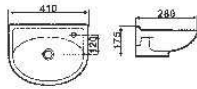

4608

Above Counter Basin
Size: 570x470x200mm
Countertop mounting

3650

Pedestal Basin
Size: 600x485x865mm
Fixing to wall with back

4611

Above Counter Basin
Size: 510x450x195mm
Countertop mounting

4601

Under Counter Basin
Size: 510x390x200mm
Under countertop mounting

040G

Wall-Hung Basin
Size: 610x475x450mm
Wall-hung Installation

4602

Under Counter Basin
Size: 570x410x200mm
Under countertop mounting

7613
WALL-HUNG BASIN
Size: 410x280x175mm
Vitreous china
Wall-hung Installation

7607
WALL-HUNG BASIN
Size: 375x280x125mm
Vitreous china
Wall-hung Installation

7612
WALL-HUNG BASIN
Size: 455x350x185mm
Vitreous china
Wall-hung Installation

7615
WALL-HUNG BASIN
Size: 500x230x175mm
Vitreous china
Wall-hung Installation