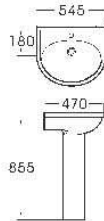

H-003-2

Side Cabinet
 Size: 380x260x760mm

H-002-1

Side Cabinet
 Size: 420x350x1130mm

H-003

Side Cabinet
 Size: 380x260x1400mm

H-004

Side Cabinet
 Size: 420x390x1190mm

H-004

Side Cabinet
 Size: 420x290x600mm

3614

Pedestal Basin
Size: 520x410x810mm
Fixing to wall with back

4512

Above Counter Basin
Size: 550x470x200mm
Countertop mounting

3648

Pedestal Basin
Size: 545x470x855mm
Fixing to wall with back

4608

Above Counter Basin
Size: 570x470x200mm
Countertop mounting

3650

Pedestal Basin
Size: 600x485x865mm
Fixing to wall with back

4611

Above Counter Basin
Size: 510x450x195mm
Countertop mounting

4601

Under Counter Basin
Size: 510x390x200mm
Under countertop mounting