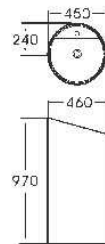

080C
Bidet
Size: 535x355x360mm
Fixing to wall with back

G-001

Pedestal Basin
Size: 550x515x850mm
Fixing to wall with back

G-006

Pedestal Basin
Size: 500x460x840mm
Fixing to wall with back

G-002

Pedestal Basin
Size: 470x510x850mm
Fixing to wall with back

G-007

Pedestal Basin
Size: 650x450x820mm
Fixing to wall with back

G-003

Pedestal Basin
Size: 510x460x850mm
Fixing to wall with back

G-008

Pedestal Basin
Size: 450x460x970mm
Fixing to wall with back

G-004

Pedestal Basin
Size: 530x440x840mm
Fixing to wall with back

G-009

Pedestal Basin
Size: 520x410x850mm
Fixing to wall with back

G-010

Pedestal Basin
Size: 460x540x860mm
Fixing to wall with back

G-010

Pedestal Basin
Size: 460x540x840mm
Fixing to wall with back

H-002-2

Side Cabinet
 Size: 430x350x750mm