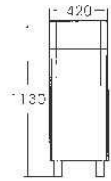

080C
Bidet
Size: 535x355x360mm
Fixing to wall with back

G-001

Pedestal Basin
Size: 550x515x850mm
Fixing to wall with back

G-006

Pedestal Basin
Size: 500x460x840mm
Fixing to wall with back

G-002

Pedestal Basin
Size: 470x510x850mm
Fixing to wall with back

G-007

Pedestal Basin
Size: 650x450x820mm
Fixing to wall with back

G-003

Pedestal Basin
Size: 510x460x850mm
Fixing to wall with back

G-008

Pedestal Basin
Size: 450x460x970mm
Fixing to wall with back

G-004

Pedestal Basin
Size: 530x440x840mm
Fixing to wall with back

G-009

Pedestal Basin
Size: 520x410x850mm
Fixing to wall with back

G-010

Pedestal Basin
Size: 460x540x860mm
Fixing to wall with back

G-010

Pedestal Basin
Size: 460x540x840mm
Fixing to wall with back

H-002-2

Side Cabinet
 Size: 430x350x750mm

H-007-1

Side Cabinet
 Size: 380x300x900mm

H-002-1

Side Cabinet
 Size: 420x350x1130mm

H-007-2

Side Cabinet
 Size: 390x300x805mm

H-002-2

Side Cabinet
 Size: 430x350x750mm