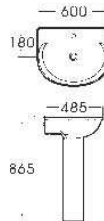

G-009

Pedestal Basin
Size: 520x410x850mm
Fixing to wall with back

G-010

Pedestal Basin
Size: 460x540x860mm
Fixing to wall with back

G-010

Pedestal Basin
Size: 460x540x840mm
Fixing to wall with back

H-002-2

Side Cabinet
 Size: 430x350x750mm

H-003-2

Side Cabinet
 Size: 380x260x760mm

H-002-1

Side Cabinet
 Size: 420x350x1130mm

H-003

Side Cabinet
 Size: 380x260x1400mm

H-004

Side Cabinet
 Size: 420x390x1190mm

H-004

Side Cabinet
 Size: 420x290x600mm

3614

Pedestal Basin
Size: 520x410x810mm
Fixing to wall with back

4512

Above Counter Basin
Size: 550x470x200mm
Countertop mounting

3648

Pedestal Basin
Size: 545x470x855mm
Fixing to wall with back

4608

Above Counter Basin
Size: 570x470x200mm
Countertop mounting

3650

Pedestal Basin
Size: 600x485x865mm
Fixing to wall with back

4611

Above Counter Basin
Size: 510x450x195mm
Countertop mounting

4601

Under Counter Basin
Size: 510x390x200mm
Under countertop mounting