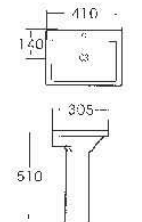

G-003
 Pedestal Basin
 Size: 510x460x850mm

H-001-3

Side Cabinet
 Size: 400x250x1450mm

M-008

Mirror
 Size: 500x500x900mm

G-008

Pedestal Basin
 Size: 450x460x970mm
 Fixing to wall with back

Sanitary ware

H-010
Side Cabinet
Size: 300x125x110mm
Size: 600x125x110mm

H-010-1
Side Cabinet
Size: 600x400x450mm

M-003
Mirror
Size: 550x20x790mm

H-010-2
Side Cabinet
Size: 280x250x1200mm

M-005
Mirror
Size: 600x120x810mm

M-005
Siphonic One-piece Closet
Size: 630x370x760mm
S-trap, 300/400mm
Roughing-in

1692
Siphonic One-piece Closet
Size: 590x340x700mm
S-trap, 300/400mm
Roughing-in

M-008
Siphonic One-piece Closet
Size: 670x400x660mm
S-trap, 300/400mm
Roughing-in

M-009
Washdown Wall-hung Closet
Size: 530x350x380mm
P-trap, 180mm
Roughing-in

1606
Siphonic One-piece Closet
Size: 510x260x510mm
S-trap, 300/400mm
Roughing-in

M-010
Pedestal Basin
Size: 410x305x510mm
Fixing to wall with back