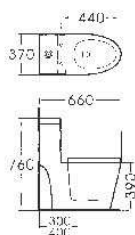

1672
Siphonic One-piece Closet
Size: 660x370x760mm
S-trap_300/400mm
Roughing-in