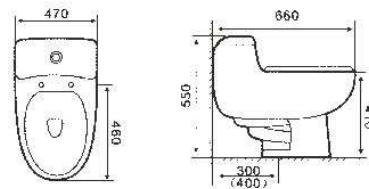

G-003
 Pedestal Basin
 Size: 510x460x850mm

H-001-3

Side Cabinet
 Size: 400x250x1450mm

M-008

Mirror
 Size: 500x500x900mm

G-008

Pedestal Basin
 Size: 450x460x970mm
 Fixing to wall with back

Sanitary ware

7609G

WALL-HUNG CLOSED
Size: 600x470x450mm
Wall-hung Installation

2601

WALL-HUNG CLOSED
Size: 550x350x480mm
P-trap,280mm Rounding-in

7605G

WALL-HUNG CLOSED
Size: 530x440x430mm
Vitreous china
Wall-hung Installation

2604

WALL-HUNG CLOSED
Size: 550x390x380mm
P-trap,180、280mm Rounding-in

2605

WALL-HUNG CLOSED
Size: 550x375x370mm
Vitreous china
P-trap,180、280mm Rounding-in

2606

WALL-HUNG CLOSED
 Size: 580x385x350mm
 Vitreous china
 P-trap, 180mm Rounding-in

2607

WALL-HUNG CLOSED
 Size: 560x360x430mm
 Vitreous china
 P-trap, 280mm Rounding-in

056A

SIPHONIC ONE-PIECE CLOSET
 Size: 660x470x550mm
 Vitreous china
 S-trap, 300, 400mm Rounding-in

059A

SIPHONIC ONE-PIECE CLOSET
 Size: 680x420x580mm
 Vitreous china
 S-trap, 300, 400mm Rounding-in