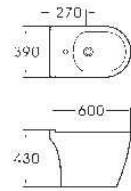

H-010
Side Cabinet
Size: 300x125x110mm
Size: 600x125x110mm

H-010-1
Side Cabinet
Size: 600x400x450mm

M-003
Mirror
Size: 550x20x790mm

H-010-2
Side Cabinet
Size: 280x250x1200mm

M-005
Mirror
Size: 600x120x810mm

2604

WALL-HUNG CLOSED
Size: 550x390x380mm
P-trap,180、280mm Rounding-in

2605

WALL-HUNG CLOSED
Size: 550x375x370mm
Vitreous china
P-trap,180、280mm Rounding-in

2606

WALL-HUNG CLOSED
 Size: 580x385x350mm
 Vitreous china
 P-trap, 180mm Rounding-in

T8840A

SIPHONIC SYSTEM ONE PIECE TOILET
 Size: 690x490x570mm
 Twin Flush:6L
 Side Button
 S-Trap:305mm Roughing in

TL9975

WASH DOWN SYSTEM ONE PEECE TOILET
 Size: 750x385x755mm
 Twin Flush:36L
 Top Button
 S-Trap:280mm/380mm Roughing in

040C
Bidet
Size: 550x355x405mm
Fixing to wall with back

065C
Bidet
Size: 580x365x410mm
Fixing to wall with back

067C
Bidet
Size: 600x390x430mm
Fixing to wall with back

080C
Bidet
Size: 540x360x400mm
Fixing to wall with back