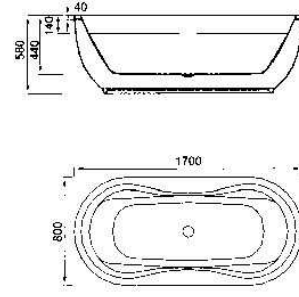

Size: 1700x900x553mm

Arc,linear match single bathtub.It can match screen,water massage, simple outlook,utility function.

G 2001

Size: 1540x1540x660mm
Triangle double bathtub, glass
skirting, elegant and graceful.
With seat and pillow, convenient
for usage.

G 518

Size: 1800x1200x630mm

With faucet and hand movable shower.

Copper air adjustment and distributor (vail).

Big, small jets with stainless steel and copper vail.

Ozone sterilize function and pillow.

G 528

Size: 1800x1200x640mm
Copper air switch and air adjustment.
Stainless steel big jet(vail).
Stainless steel back wter(vail).

GD 1707S

GE 1681F

G 3002

G 2001

G 518

G 528

AM 1608