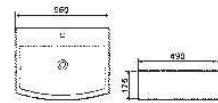

104
ART BASIN
Size: 465x465x160mm
Vitreous china
Above counter mounting

110C
ART BASIN
Size: 600x450x160mm
Vitreous china
Above counter mounting

118
ART BASIN
Size: 530x420x155mm
Vitreous china
Above counter mounting

101
ART BASIN
Size: 420x420x120mm
Vitreous china
Above counter mounting

106
ART BASIN
Size: 550x430x105mm
Vitreous china
Above counter mounting

115
ART BASIN
Size: 500x350x120mm
Vitreous china
Above counter mounting

125
ART BASIN
Size: 670x460x150mm
Vitreous china
Above counter mounting

103
ART BASIN
Size: 410x410x150mm
Vitreous china
Above counter mounting

110
ART BASIN
Size: 475x375x130mm
Vitreous china
Above counter mounting

117
ART BASIN
Size: 565x455x160mm
Vitreous china
Above counter mounting

127
ART BASIN
Size: 600x440x170mm
Vitreous china
Above counter mounting

139
ART BASIN
Size: 560x490x175mm
Vitreous china
Above counter mounting