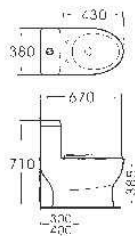

1669
Siphonic One-piece Closet
Size: 670x380x710mm
S-trap_300/400mm
Roughing-in