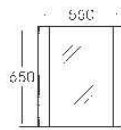

H-001-1

Side Cabinet
 Size: 400x250x1450mm

M-001

Mirror
 Size: 550x155x650mm

G-001

Pedestal Basin
 Size: 550x515x850mm
 Fixing to wall with back

H-001-2
Side Cabinet
Size: 400x250x1450mm

H-003-2
Side Cabinet
Size: 600x130x1100mm

H-003-3
Side Cabinet
Size: 600x400x400mm

H-001-3
Side Cabinet
Size: 400x250x1450mm

H-003-1
Side Cabinet
Size: 600x400x260mm

H-001-1
Side Cabinet
Size: 400x250x1450mm

H-009
Side Cabinet
Size: 300x150x1220mm

H-010
Side Cabinet
Size: 300x125x110mm
Size: 600x125x110mm

H-010-1
Side Cabinet
Size: 600x400x450mm

M-003
Mirror
Size: 550x20x790mm

H-010-2
Side Cabinet
Size: 280x250x1200mm

M-005
Mirror
Size: 600x120x810mm

M-001
Mirror
Size: 550x155x650mm

M-008
Mirror
Size: 550x5x900mm

M-002
Mirror
Size: 500x150x900mm

M-009
Mirror
Size: 900x145x700mm

M-003
Mirror
Size: 550x5x790mm

M-010
Mirror
Size: 980x160x800mm

1658
Siphonic One-piece Closet
Size: 620x370x680mm
S-trap_300/400mm
Roughing-in