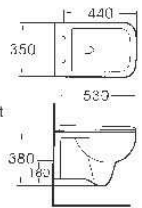

G-003
 Pedestal Basin
 Size: 510x460x850mm

H-001-3

Side Cabinet
 Size: 400x250x1450mm

M-008

Mirror
 Size: 500x500x900mm

G-008

Pedestal Basin
 Size: 450x460x970mm
 Fixing to wall with back

Sanitary ware

H-010
Side Cabinet
Size: 300x125x110mm
Size: 600x125x110mm

H-010-1
Side Cabinet
Size: 600x400x450mm

M-003
Mirror
Size: 550x20x790mm

H-010-2
Side Cabinet
Size: 280x250x1200mm

M-005
Mirror
Size: 600x120x810mm

M-005
Siphonic One-piece Closet
Size: 630x370x760mm
S-trap, 300/400mm
Roughing-in

1692
Siphonic One-piece Closet
Size: 590x340x700mm
S-trap, 300/400mm
Roughing-in

M-008
Siphonic One-piece Closet
Size: 670x400x660mm
S-trap, 300/400mm
Roughing-in

M-009
Washdown Wall-hung Closet
Size: 530x350x380mm
P-trap, 180mm
Roughing-in

1606
Siphonic One-piece Closet
Size: 510x260x510mm
S-trap, 300/400mm
Roughing-in

M-010
Pedestal Basin
Size: 410x305x510mm
Fixing to wall with back