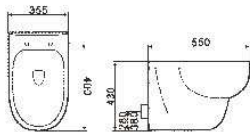

H-010
Side Cabinet
Size: 300x125x110mm
Size: 600x125x110mm

H-010-1
Side Cabinet
Size: 600x400x450mm

M-003
Mirror
Size: 550x20x790mm

H-010-2
Side Cabinet
Size: 280x250x1200mm

M-005
Mirror
Size: 600x120x810mm

083E

WALL-HUNG CLOSED
Size: 560x320x360mm
P-trap,180、280mm Rounding-in

083G

WALL-HUNG CLOSED
Size: 620x475x420mm
Wall-hung Installation

2602

WALL-HUNG CLOSED
Size: 550x355x430mm
P-trap,180、280mm Rounding-in

7609G

WALL-HUNG CLOSED
Size: 600x470x450mm
Wall-hung Installation

2601

WALL-HUNG CLOSED
Size: 550x350x480mm
P-trap,280mm Rounding-in

7605G

WALL-HUNG CLOSED
Size: 530x440x430mm
Vitreous china
Wall-hung Installation

2604

WALL-HUNG CLOSED
Size: 550x390x380mm
P-trap,180、280mm Rounding-in

2605

WALL-HUNG CLOSED
Size: 550x375x370mm
Vitreous china
P-trap,180、280mm Rounding-in

2606

WALL-HUNG CLOSED
 Size: 580x385x350mm
 Vitreous china
 P-trap, 180mm Rounding-in