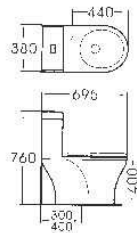

1691
Siphonic One-piece Closet
Size: 695x380x760mm
S-trap, 300/400mm
Roughing-in