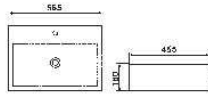

104
ART BASIN
Size: 465x465x160mm
Vitreous china
Above counter mounting

110C
ART BASIN
Size: 600x450x160mm
Vitreous china
Above counter mounting

118
ART BASIN
Size: 530x420x155mm
Vitreous china
Above counter mounting

101
ART BASIN
Size: 420x420x120mm
Vitreous china
Above counter mounting

106
ART BASIN
Size: 550x430x105mm
Vitreous china
Above counter mounting

115
ART BASIN
Size: 500x350x120mm
Vitreous china
Above counter mounting

125
ART BASIN
Size: 670x460x150mm
Vitreous china
Above counter mounting

103
ART BASIN
Size: 410x410x150mm
Vitreous china
Above counter mounting

110
ART BASIN
Size: 475x375x130mm
Vitreous china
Above counter mounting

117
ART BASIN
Size: 565x455x160mm
Vitreous china
Above counter mounting

127
ART BASIN
Size: 600x440x170mm
Vitreous china
Above counter mounting

139
ART BASIN
Size: 560x490x175mm
Vitreous china
Above counter mounting