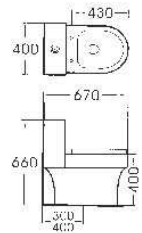

M-008
Siphonic One-piece Closet
Size: 670x400x660mm
S-trap, 300/400mm
Roughing-in