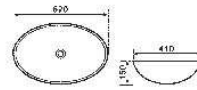

125
ART BASIN
Size: 670x460x150mm
Vitreous china
Above counter mounting

103
ART BASIN
Size: 410x410x150mm
Vitreous china
Above counter mounting

110
ART BASIN
Size: 475x375x130mm
Vitreous china
Above counter mounting

117
ART BASIN
Size: 565x455x160mm
Vitreous china
Above counter mounting

127
ART BASIN
Size: 600x440x170mm
Vitreous china
Above counter mounting

139
ART BASIN
Size: 560x490x175mm
Vitreous china
Above counter mounting

224
ART BASIN
Size: 590x375x220mm
Vitreous china
Above counter mounting

4830
ART BASIN
Size: 420x420x170mm
Vitreous china
Above counter mounting

2202
ART BASIN
Size: 620x410x150mm
Vitreous china
Above counter mounting