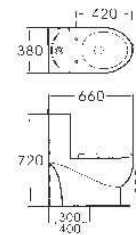

1679
Siphonic One-piece Closet
Size: 650x360x760mm
S-trap_300/400mm
Roughing-in