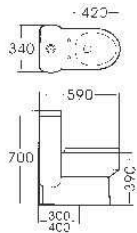

1692
Siphonic One-piece Closet
Size: 590x340x700mm
S-trap, 300/400mm
Roughing-in