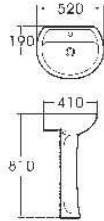

H-004

Side Cabinet
 Size: 420x290x600mm

3614

Pedestal Basin
Size: 520x410x810mm
Fixing to wall with back

4512

Above Counter Basin
Size: 550x470x200mm
Countertop mounting

3648

Pedestal Basin
Size: 545x470x855mm
Fixing to wall with back

4608

Above Counter Basin
Size: 570x470x200mm
Countertop mounting

3650

Pedestal Basin
Size: 600x485x865mm
Fixing to wall with back

4611

Above Counter Basin
Size: 510x450x195mm
Countertop mounting

4601

Under Counter Basin
Size: 510x390x200mm
Under countertop mounting