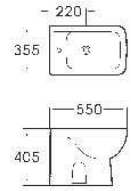

H-010
Side Cabinet
Size: 300x125x110mm
Size: 600x125x110mm

H-010-1
Side Cabinet
Size: 600x400x450mm

M-003
Mirror
Size: 550x20x790mm

H-010-2
Side Cabinet
Size: 280x250x1200mm

M-005
Mirror
Size: 600x120x810mm

2604

WALL-HUNG CLOSED
Size: 550x390x380mm
P-trap,180、280mm Rounding-in

2605

WALL-HUNG CLOSED
Size: 550x375x370mm
Vitreous china
P-trap,180、280mm Rounding-in

2606

WALL-HUNG CLOSED
 Size: 580x385x350mm
 Vitreous china
 P-trap, 180mm Rounding-in

T8840A

SIPHONIC SYSTEM ONE PIECE TOILET
 Size: 690x490x570mm
 Twin Flush:6L
 Side Button
 S-Trap:305mm Roughing in

TL9975

WASH DOWN SYSTEM ONE PEECE TOILET
 Size: 750x385x755mm
 Twin Flush:36L
 Top Button
 S-Trap:280mm/380mm Roughing in

040C
Bidet
Size: 550x355x405mm
Fixing to wall with back

065C
Bidet
Size: 580x365x410mm
Fixing to wall with back

067C
Bidet
Size: 600x390x430mm
Fixing to wall with back

080C
Bidet
Size: 540x360x400mm
Fixing to wall with back