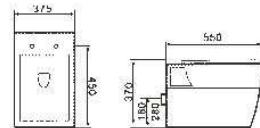

H-010
Side Cabinet
Size: 300x125x110mm
Size: 600x125x110mm

H-010-1
Side Cabinet
Size: 600x400x450mm

M-003
Mirror
Size: 550x20x790mm

H-010-2
Side Cabinet
Size: 280x250x1200mm

M-005
Mirror
Size: 600x120x810mm

7609G

WALL-HUNG CLOSED
Size: 600x470x450mm
Wall-hung Installation

2601

WALL-HUNG CLOSED
Size: 550x350x480mm
P-trap,280mm Rounding-in

7605G

WALL-HUNG CLOSED
Size: 530x440x430mm
Vitreous china
Wall-hung Installation

2604

WALL-HUNG CLOSED
Size: 550x390x380mm
P-trap,180、280mm Rounding-in

2605

WALL-HUNG CLOSED
Size: 550x375x370mm
Vitreous china
P-trap,180、280mm Rounding-in

2606

WALL-HUNG CLOSED
 Size: 580x385x350mm
 Vitreous china
 P-trap, 180mm Rounding-in

2607

WALL-HUNG CLOSED
 Size: 560x360x430mm
 Vitreous china
 P-trap, 280mm Rounding-in

056A

SIPHONIC ONE-PIECE CLOSET
 Size: 660x470x550mm
 Vitreous china
 S-trap, 300, 400mm Rounding-in

059A

SIPHONIC ONE-PIECE CLOSET
 Size: 680x420x580mm
 Vitreous china
 S-trap, 300, 400mm Rounding-in