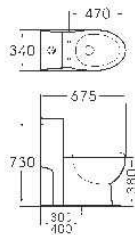

1659
Siphonic One-piece Closet
Size: 675x340x730mm
S-trap_300/400mm
Roughing-in