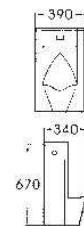

8616
Automatic Reactive
Flush Urinal

Size: 390x340x670mm
Floor mounting outlet Top
flushing installation