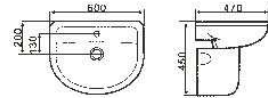

083E

WALL-HUNG CLOSED
Size: 560x320x360mm
P-trap,180、280mm Rounding-in

083G

WALL-HUNG CLOSED
Size: 620x475x420mm
Wall-hung Installation

2602

WALL-HUNG CLOSED
Size: 550x355x430mm
P-trap,180、280mm Rounding-in

7609G

WALL-HUNG CLOSED
Size: 600x470x450mm
Wall-hung Installation

2601

WALL-HUNG CLOSED
Size: 550x350x480mm
P-trap,280mm Rounding-in

7605G

WALL-HUNG CLOSED
Size: 530x440x430mm
Vitreous china
Wall-hung Installation