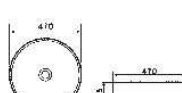

4611

ABOVE COUNTER BASIN

Size: 510x450x195mm
Vitreous china
Above counter mounting

4608

ABOVE COUNTER BASIN

Size: 570x470x200mm
Vitreous china
Above counter mounting

4507

UNDER COUNTER BASIN

Size: 470x355x195mm
Vitreous china
Under counter mounting

4508

UNDER COUNTER BASIN

Size: 520x390x180mm
Vitreous china
Under counter mounting

4601

UNDER COUNTER BASIN

Size: 510x390x185mm
Vitreous china
Under counter mounting