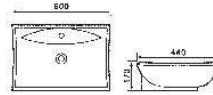

101
ART BASIN
Size: 420x420x120mm
Vitreous china
Above counter mounting

106
ART BASIN
Size: 550x430x105mm
Vitreous china
Above counter mounting

115
ART BASIN
Size: 500x350x120mm
Vitreous china
Above counter mounting

125
ART BASIN
Size: 670x460x150mm
Vitreous china
Above counter mounting

103
ART BASIN
Size: 410x410x150mm
Vitreous china
Above counter mounting

110
ART BASIN
Size: 475x375x130mm
Vitreous china
Above counter mounting

117
ART BASIN
Size: 565x455x160mm
Vitreous china
Above counter mounting

127
ART BASIN
Size: 600x440x170mm
Vitreous china
Above counter mounting

139
ART BASIN
Size: 560x490x175mm
Vitreous china
Above counter mounting