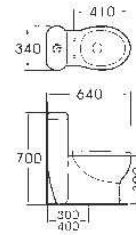

1674
Siphonic One-piece Closet
Size: 640x340x700mm
S-trap_300/400mm
Roughing-in