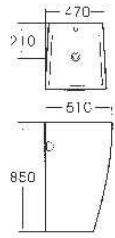

G-003
 Pedestal Basin
 Size: 510x460x850mm

H-001-3

Side Cabinet
 Size: 400x250x1450mm

M-008

Mirror
 Size: 500x500x900mm

G-008

Pedestal Basin
 Size: 450x460x970mm
 Fixing to wall with back

Sanitary ware

H-010
Side Cabinet
Size: 300x125x110mm
Size: 600x125x110mm

H-010-1
Side Cabinet
Size: 600x400x450mm

M-003
Mirror
Size: 550x20x790mm

H-010-2
Side Cabinet
Size: 280x250x1200mm

M-005
Mirror
Size: 600x120x810mm

040C
Bidet
Size: 550x355x405mm
Fixing to wall with back

065C
Bidet
Size: 580x365x410mm
Fixing to wall with back

067C
Bidet
Size: 600x390x430mm
Fixing to wall with back

080C
Bidet
Size: 540x360x400mm
Fixing to wall with back

080C
Bidet
Size: 535x355x360mm
Fixing to wall with back

G-001

Pedestal Basin
Size: 550x515x850mm
Fixing to wall with back

G-006

Pedestal Basin
Size: 500x460x840mm
Fixing to wall with back

G-002

Pedestal Basin
Size: 470x510x850mm
Fixing to wall with back