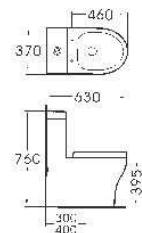

M-005
Siphonic One-piece Closet
Size: 630x370x760mm
S-trap, 300/400mm
Roughing-in