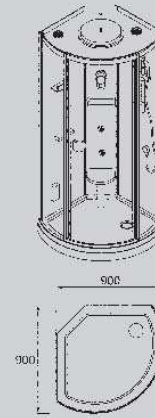

MODEL:AM1345B