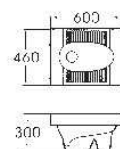

5617
Squatting Pan W.C.
Size: 600x460x300mm
Integrated S-trap
Gravity-fed flushing system