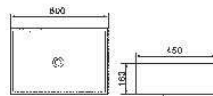

H-004

Side Cabinet
 Size: 420x290x600mm

3614

Pedestal Basin
Size: 520x410x810mm
Fixing to wall with back

4512

Above Counter Basin
Size: 550x470x200mm
Countertop mounting

3648

Pedestal Basin
Size: 545x470x855mm
Fixing to wall with back

040G

Wall-Hung Basin
Size: 610x475x450mm
Wall-hung Installation

4602

Under Counter Basin
Size: 570x410x200mm
Under countertop mounting

7613
WALL-HUNG BASIN
Size: 410x280x175mm
Vitreous china
Wall-hung Installation

7607
WALL-HUNG BASIN
Size: 375x280x125mm
Vitreous china
Wall-hung Installation

7612
WALL-HUNG BASIN
Size: 455x350x185mm
Vitreous china
Wall-hung Installation

7615
WALL-HUNG BASIN
Size: 500x230x175mm
Vitreous china
Wall-hung Installation

104
ART BASIN
Size: 465x465x160mm
Vitreous china
Above counter mounting

110C
ART BASIN
Size: 600x450x160mm
Vitreous china
Above counter mounting

118
ART BASIN
Size: 530x420x155mm
Vitreous china
Above counter mounting