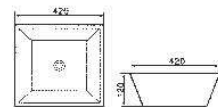

7607
WALL-HUNG BASIN
Size: 375x280x125mm
Vitreous china
Wall-hung Installation

7612
WALL-HUNG BASIN
Size: 455x350x185mm
Vitreous china
Wall-hung Installation

7615
WALL-HUNG BASIN
Size: 500x230x175mm
Vitreous china
Wall-hung Installation

104
ART BASIN
Size: 465x465x160mm
Vitreous china
Above counter mounting

110C
ART BASIN
Size: 600x450x160mm
Vitreous china
Above counter mounting

118
ART BASIN
Size: 530x420x155mm
Vitreous china
Above counter mounting

101
ART BASIN
Size: 420x420x120mm
Vitreous china
Above counter mounting

106
ART BASIN
Size: 550x430x105mm
Vitreous china
Above counter mounting

115
ART BASIN
Size: 500x350x120mm
Vitreous china
Above counter mounting