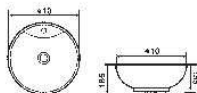

125
ART BASIN
Size: 670x460x150mm
Vitreous china
Above counter mounting

103
ART BASIN
Size: 410x410x150mm
Vitreous china
Above counter mounting

110
ART BASIN
Size: 475x375x130mm
Vitreous china
Above counter mounting

117
ART BASIN
Size: 565x455x160mm
Vitreous china
Above counter mounting

127
ART BASIN
Size: 600x440x170mm
Vitreous china
Above counter mounting

139
ART BASIN
Size: 560x490x175mm
Vitreous china
Above counter mounting

224
ART BASIN
Size: 590x375x220mm
Vitreous china
Above counter mounting

4830
ART BASIN
Size: 420x420x170mm
Vitreous china
Above counter mounting

2202
ART BASIN
Size: 620x410x150mm
Vitreous china
Above counter mounting

225
ART BASIN
Size: 590x400x220mm
Vitreous china
Above counter mounting

4812
ART BASIN
Size: 465x465x165mm
Vitreous china
Above counter mounting

4845
ART BASIN
Size: 410x410x185mm
Vitreous china
Above counter mounting