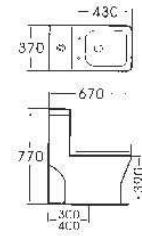

1693
Siphonic One-piece Closet
Size: 670x370x770mm
S-trap, 300/400mm
Roughing-in