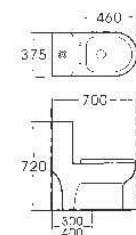

1689
Siphonic One-piece Closet
Size: 700x375x720mm
S-trap_300/400mm
Roughing-in