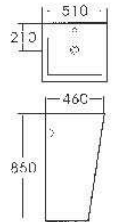

Pedestal Basin
Size: 510x460x850mm
Fixing to wall with back

G-008