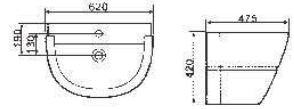

H-010
Side Cabinet
Size: 300x125x110mm
Size: 600x125x110mm

H-010-1
Side Cabinet
Size: 600x400x450mm

M-003
Mirror
Size: 550x20x790mm

H-010-2
Side Cabinet
Size: 280x250x1200mm

M-005
Mirror
Size: 600x120x810mm

083E

WALL-HUNG CLOSED
Size: 560x320x360mm
P-trap,180、280mm Rounding-in

083G

WALL-HUNG CLOSED
Size: 620x475x420mm
Wall-hung Installation

2602

WALL-HUNG CLOSED
Size: 550x355x430mm
P-trap,180、280mm Rounding-in

7609G

WALL-HUNG CLOSED
Size: 600x470x450mm
Wall-hung Installation

2601

WALL-HUNG CLOSED
Size: 550x350x480mm
P-trap,280mm Rounding-in

7605G

WALL-HUNG CLOSED
Size: 530x440x430mm
Vitreous china
Wall-hung Installation

2604

WALL-HUNG CLOSED
Size: 550x390x380mm
P-trap,180、280mm Rounding-in

2605

WALL-HUNG CLOSED
Size: 550x375x370mm
Vitreous china
P-trap,180、280mm Rounding-in

2606

WALL-HUNG CLOSED
 Size: 580x385x350mm
 Vitreous china
 P-trap, 180mm Rounding-in