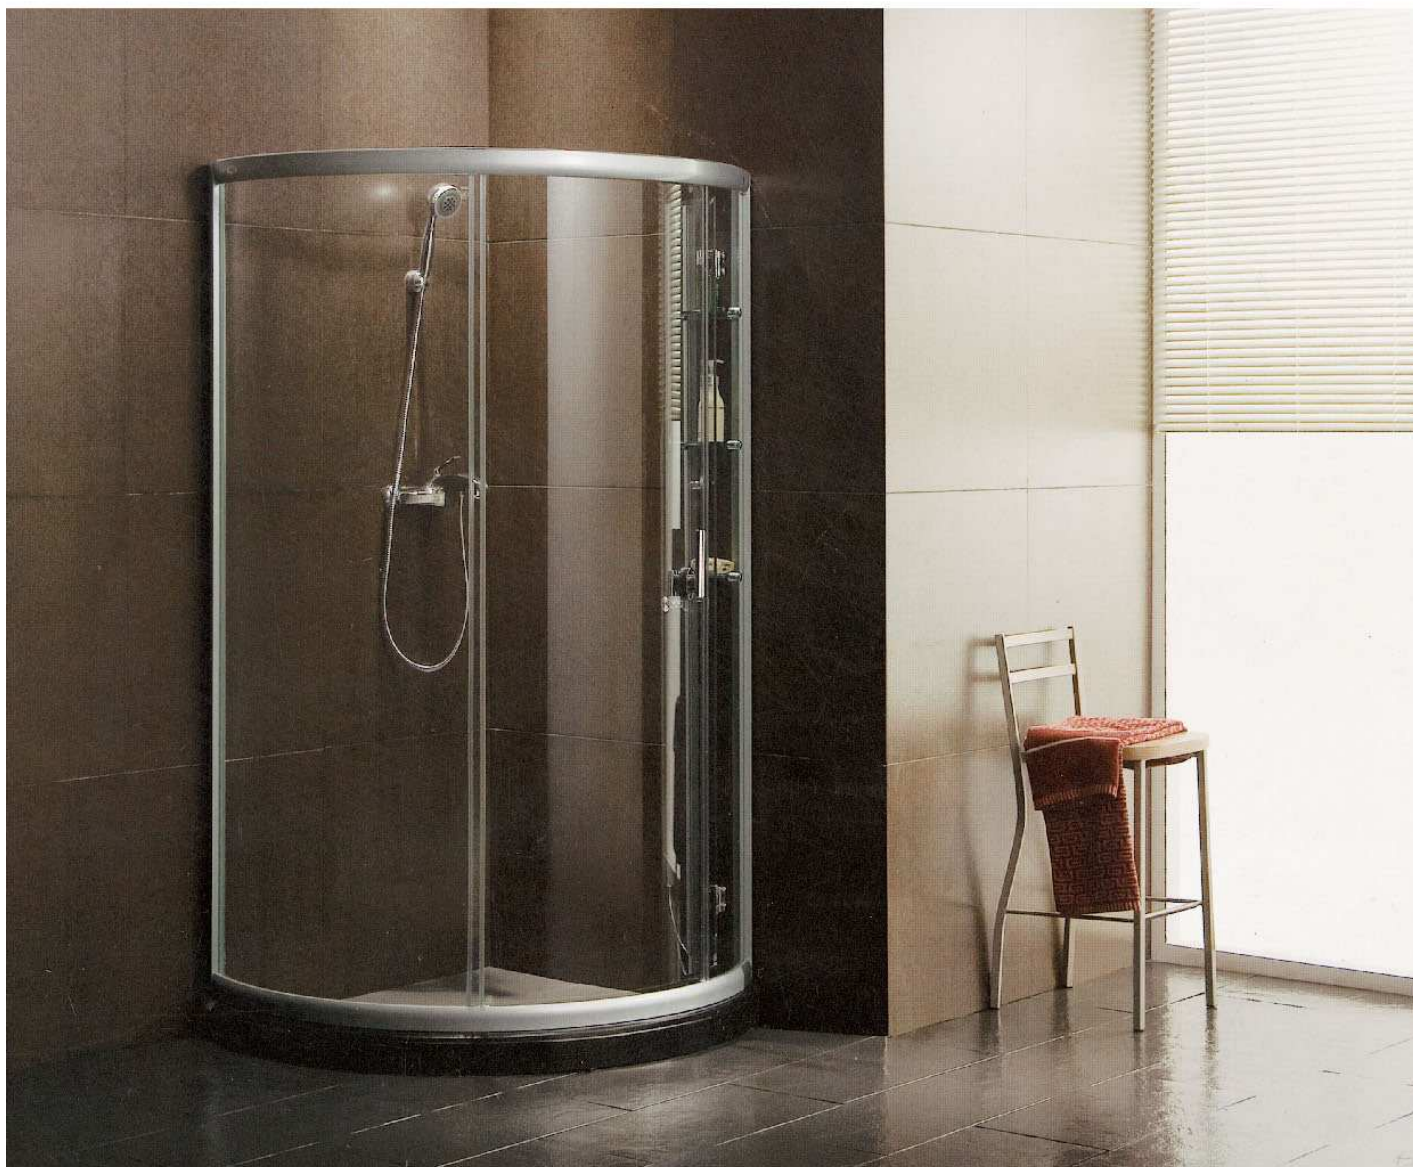

AG9031C L/R

Size: 1000x1000x1850mm

Glass thickness: 8mm

Diamond shower enclosure
with open pivot door

AG9041 L/R

Size: 1250x950x1850mm

Glass thickness: 6mm

Globule shower enclosure with open pivot door

AG6543B/C L/R

Size: B:900x900x1850mm

Size: C:1000x1000x1850mm

Glass thickness: 6mm

Fan-shaped shower enclosure with shelf, one sliding door.

AG7573 L/R

Standard height: 1850mm 1250x950x1850mm

Height limit: 2000mm

Width range: 1200~2000mm

Glass thickness: 8mm

Stainless steel shower screen with open pivot door

MODEL:AG6543 B/C

MODEL:AG7573 L/R
AT680/AT635

MODEL:AG9015D L/R

MODEL:AG9031C L/R

MODEL:AG9041 L/R