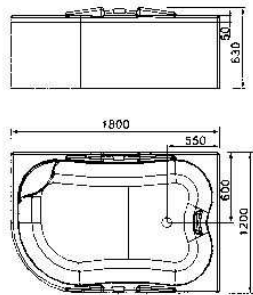

G 518

Size: 1800x1200x630mm

With faucet and hand movable shower.

Copper air adjustment and distributor (vail).

Big, small jets with stainless steel and copper vail.

Ozone sterilize function and pillow.

G 528

Size: 1800x1200x640mm
Copper air switch and air adjustment.
Stainless steel big jet(vail).
Stainless steel back wter(vail).

GD 1707S

GE 1681F

G 3002

G 2001

G 518

G 528

AM 1608