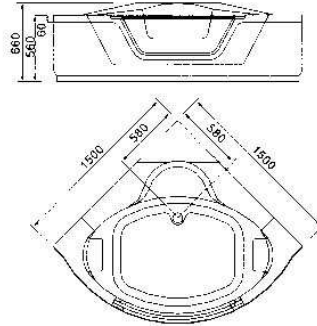

Size: 1700x900x553mm

Arc,linear match single bathtub.It can match screen,water massage, simple outlook,utility function.

G 2001

Size: 1540x1540x660mm
Triangle double bathtub, glass
skirting, elegant and graceful.
With seat and pillow, convenient
for usage.

G 518

Size: 1800x1200x630mm

With faucet and hand movable shower.

Copper air adjustment and distributor (vail).

Big, small jets with stainless steel and copper vail.

Ozone sterilize function and pillow.

G 528

Size: 1800x1200x640mm
Copper air switch and air adjustment.
Stainless steel big jet(vail).
Stainless steel back wter(vail).

GD 1707S

GE 1681F

G 3002

G 2001

G 518

G 528

AM 1608

Size: 1000x1350x2200mm
6mm toughened glass

Wet steam, discharge fan, radio, MP3. LCD inductive screen computer control.

AM 1611

Size: 1050x880x2200mm

Thickness of glass: 6mm

Steam, discharge fan, stereo
radio, MP3, LCD touch screen controller,
constant-temperature water diverter,
LED white light.