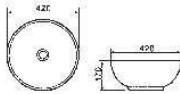

125
ART BASIN
Size: 670x460x150mm
Vitreous china
Above counter mounting

103
ART BASIN
Size: 410x410x150mm
Vitreous china
Above counter mounting

110
ART BASIN
Size: 475x375x130mm
Vitreous china
Above counter mounting

117
ART BASIN
Size: 565x455x160mm
Vitreous china
Above counter mounting

127
ART BASIN
Size: 600x440x170mm
Vitreous china
Above counter mounting

139
ART BASIN
Size: 560x490x175mm
Vitreous china
Above counter mounting

224
ART BASIN
Size: 590x375x220mm
Vitreous china
Above counter mounting

4830
ART BASIN
Size: 420x420x170mm
Vitreous china
Above counter mounting

2202
ART BASIN
Size: 620x410x150mm
Vitreous china
Above counter mounting