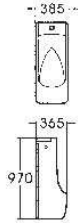

Size: 470x355x195mm
Vitreous china
Under counter mounting

4508

UNDER COUNTER BASIN

Size: 520x390x180mm
Vitreous china
Under counter mounting

4601

UNDER COUNTER BASIN

Size: 510x390x185mm
Vitreous china
Under counter mounting

4602

UNDER COUNTER BASIN

Size: 550x390x185mm
Vitreous china
Under counter mounting

8615
Automatic Reactive
Flush Urinal

Size: 385x365x970mm
Wall mounting outlet In floor
mounting outlet Top flushing
installation

8608
Wall-hung Urinal

Size: 475x285x705mm
Floor mounting outlet Top
flushing installation

8610
Wall-hung Urinal

Size: 370x300x455mm
Floor mounting outlet Top
flushing installation

8611
Wall-hung Urinal

Size: 370x390x675mm
Floor mounting outlet Top
flushing installation