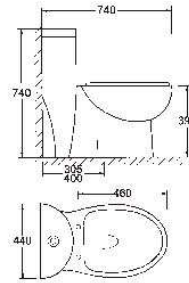

T3097A

SIPHONIC SYSTEM ONE PIECE TOILET
Size: 740x440x740mm
Twin Flush:36L
Top Button
S-Trap:305mm/400mm Roughing in