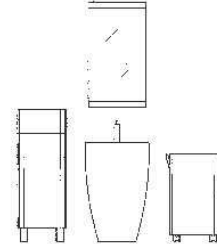

G-003
 Pedestal Basin
 Size: 510x460x850mm

H-001-3

Side Cabinet
 Size: 400x250x1450mm

M-008

Mirror
 Size: 500x500x900mm

G-008

Pedestal Basin
 Size: 450x460x970mm
 Fixing to wall with back

Sanitary ware

H-001-1

Side Cabinet
 Size: 400x250x1450mm

M-001

Mirror
 Size: 550x155x650mm

G-001

Pedestal Basin
 Size: 550x515x850mm
 Fixing to wall with back

H-001-2
Side Cabinet
Size: 400x250x1450mm

H-003-2
Side Cabinet
Size: 600x130x1100mm

H-003-3
Side Cabinet
Size: 600x400x400mm

H-001-3
Side Cabinet
Size: 400x250x1450mm

H-003-1
Side Cabinet
Size: 600x400x260mm

H-001-1
Side Cabinet
Size: 400x250x1450mm

H-009
Side Cabinet
Size: 300x150x1220mm

H-010
Side Cabinet
Size: 300x125x110mm
Size: 600x125x110mm

H-010-1
Side Cabinet
Size: 600x400x450mm

M-003
Mirror
Size: 550x20x790mm

H-010-2
Side Cabinet
Size: 280x250x1200mm

M-005
Mirror
Size: 600x120x810mm