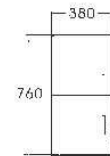

G-009

Pedestal Basin
Size: 520x410x850mm
Fixing to wall with back

G-010

Pedestal Basin
Size: 460x540x860mm
Fixing to wall with back

G-010

Pedestal Basin
Size: 460x540x840mm
Fixing to wall with back

H-002-2

Side Cabinet
 Size: 430x350x750mm

H-007-1

Side Cabinet
 Size: 380x300x900mm

H-002-1

Side Cabinet
 Size: 420x350x1130mm

H-007-2

Side Cabinet
 Size: 390x300x805mm

H-002-2

Side Cabinet
 Size: 430x350x750mm

H-003-2

Side Cabinet
 Size: 380x260x760mm

H-002-1

Side Cabinet
 Size: 420x350x1130mm

H-003

Side Cabinet
 Size: 380x260x1400mm

H-004

Side Cabinet
 Size: 420x390x1190mm