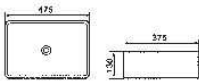

104
ART BASIN
Size: 465x465x160mm
Vitreous china
Above counter mounting

110C
ART BASIN
Size: 600x450x160mm
Vitreous china
Above counter mounting

118
ART BASIN
Size: 530x420x155mm
Vitreous china
Above counter mounting

101
ART BASIN
Size: 420x420x120mm
Vitreous china
Above counter mounting

106
ART BASIN
Size: 550x430x105mm
Vitreous china
Above counter mounting

115
ART BASIN
Size: 500x350x120mm
Vitreous china
Above counter mounting

125
ART BASIN
Size: 670x460x150mm
Vitreous china
Above counter mounting

103
ART BASIN
Size: 410x410x150mm
Vitreous china
Above counter mounting

110
ART BASIN
Size: 475x375x130mm
Vitreous china
Above counter mounting

117
ART BASIN
Size: 565x455x160mm
Vitreous china
Above counter mounting

127
ART BASIN
Size: 600x440x170mm
Vitreous china
Above counter mounting

139
ART BASIN
Size: 560x490x175mm
Vitreous china
Above counter mounting