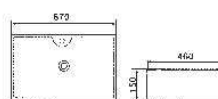

7607
WALL-HUNG BASIN
Size: 375x280x125mm
Vitreous china
Wall-hung Installation

7612
WALL-HUNG BASIN
Size: 455x350x185mm
Vitreous china
Wall-hung Installation

7615
WALL-HUNG BASIN
Size: 500x230x175mm
Vitreous china
Wall-hung Installation

104
ART BASIN
Size: 465x465x160mm
Vitreous china
Above counter mounting

110C
ART BASIN
Size: 600x450x160mm
Vitreous china
Above counter mounting

118
ART BASIN
Size: 530x420x155mm
Vitreous china
Above counter mounting

101
ART BASIN
Size: 420x420x120mm
Vitreous china
Above counter mounting

106
ART BASIN
Size: 550x430x105mm
Vitreous china
Above counter mounting

115
ART BASIN
Size: 500x350x120mm
Vitreous china
Above counter mounting

125
ART BASIN
Size: 670x460x150mm
Vitreous china
Above counter mounting

103
ART BASIN
Size: 410x410x150mm
Vitreous china
Above counter mounting

110
ART BASIN
Size: 475x375x130mm
Vitreous china
Above counter mounting