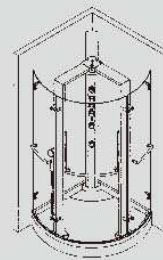

Width range: 1200~2000mm

Glass thickness: 8mm

Stainless steel shower screen with open pivot door

MODEL:AG6543 B/C

MODEL:AG7573 L/R
AT680/AT635

MODEL:AG9015D L/R

MODEL:AG9031C L/R

MODEL:AG9041 L/R