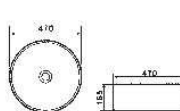

224
ART BASIN
Size: 590x375x220mm
Vitreous china
Above counter mounting

4830
ART BASIN
Size: 420x420x170mm
Vitreous china
Above counter mounting

2202
ART BASIN
Size: 620x410x150mm
Vitreous china
Above counter mounting

225
ART BASIN
Size: 590x400x220mm
Vitreous china
Above counter mounting

4812
ART BASIN
Size: 465x465x165mm
Vitreous china
Above counter mounting

4845
ART BASIN
Size: 410x410x185mm
Vitreous china
Above counter mounting

4816
ART BASIN
Size: 470x470x165mm
Vitreous china
Above counter mounting

4885
ART BASIN
Size: 610x430x195mm
Vitreous china
Above counter mounting

HQ-4911

ART BASIN

Size: 570x450x120mm
Vitreous china
Above counter mounting