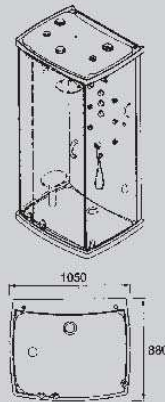

Sauna,flameproof lamp, sand cock,thermometer/hygrometer

MODEL:AM1143B

MODEL:AM1205

MODEL:AM1345B

MODEL:AM1608

MODEL:AM1611

MODEL:AM1808

MODEL:AM1826

AG9065

Size: 1100x1100x2230mm

Glass thickness: 6mm

Arc-shaped shower enclosure with one pivot door

AG9015D L/R

Size: 800x1200x1850mm

Glass thickness: 8mm

square-shape shower enclosure with pivot door