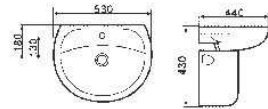

H-010
Side Cabinet
Size: 300x125x110mm
Size: 600x125x110mm

H-010-1
Side Cabinet
Size: 600x400x450mm

M-003
Mirror
Size: 550x20x790mm

H-010-2
Side Cabinet
Size: 280x250x1200mm

M-005
Mirror
Size: 600x120x810mm

083E

WALL-HUNG CLOSED
Size: 560x320x360mm
P-trap,180、280mm Rounding-in

083G

WALL-HUNG CLOSED
Size: 620x475x420mm
Wall-hung Installation

2602

WALL-HUNG CLOSED
Size: 550x355x430mm
P-trap,180、280mm Rounding-in

7609G

WALL-HUNG CLOSED
Size: 600x470x450mm
Wall-hung Installation

2601

WALL-HUNG CLOSED
Size: 550x350x480mm
P-trap,280mm Rounding-in

7605G

WALL-HUNG CLOSED
Size: 530x440x430mm
Vitreous china
Wall-hung Installation

2604

WALL-HUNG CLOSED
Size: 550x390x380mm
P-trap,180、280mm Rounding-in

2605

WALL-HUNG CLOSED
Size: 550x375x370mm
Vitreous china
P-trap,180、280mm Rounding-in

2606

WALL-HUNG CLOSED
 Size: 580x385x350mm
 Vitreous china
 P-trap, 180mm Rounding-in