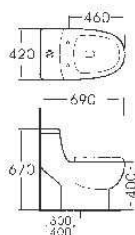

1670
Siphonic One-piece Closet
Size: 690x420x670mm
S-trap_300/400mm
Roughing-in