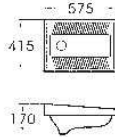

5605
Squatting Pan W.C.
Size: 575x415x170mm
Front outlet or back outlet
Gravity-fed flushing system