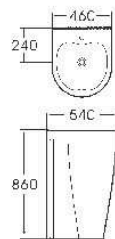

080C
Bidet
Size: 535x355x360mm
Fixing to wall with back

G-001

Pedestal Basin
Size: 550x515x850mm
Fixing to wall with back

G-006

Pedestal Basin
Size: 500x460x840mm
Fixing to wall with back

G-002

Pedestal Basin
Size: 470x510x850mm
Fixing to wall with back

G-007

Pedestal Basin
Size: 650x450x820mm
Fixing to wall with back

G-003

Pedestal Basin
Size: 510x460x850mm
Fixing to wall with back

G-008

Pedestal Basin
Size: 450x460x970mm
Fixing to wall with back

G-004

Pedestal Basin
Size: 530x440x840mm
Fixing to wall with back

G-009

Pedestal Basin
Size: 520x410x850mm
Fixing to wall with back

G-010

Pedestal Basin
Size: 460x540x860mm
Fixing to wall with back

G-010

Pedestal Basin
Size: 460x540x840mm
Fixing to wall with back

H-002-2

Side Cabinet
 Size: 430x350x750mm