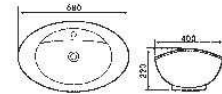

Size: 635x395x135mm
Vitreous china
Above counter mounting

HQ-4916

ART BASIN

Size: 760x510x180mm
Vitreous china
Above counter mounting

HQ-4917

ART BASIN

Size: 510x460x150mm
Vitreous china
Above counter mounting

4611

ABOVE COUNTER BASIN

Size: 510x450x195mm
Vitreous china
Above counter mounting

4608

ABOVE COUNTER BASIN

Size: 570x470x200mm
Vitreous china
Above counter mounting

4507

UNDER COUNTER BASIN

Size: 470x355x195mm
Vitreous china
Under counter mounting

4508

UNDER COUNTER BASIN

Size: 520x390x180mm
Vitreous china
Under counter mounting

4601

UNDER COUNTER BASIN

Size: 510x390x185mm
Vitreous china
Under counter mounting