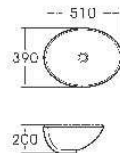

H-004

Side Cabinet
 Size: 420x290x600mm

3614

Pedestal Basin
Size: 520x410x810mm
Fixing to wall with back

4512

Above Counter Basin
Size: 550x470x200mm
Countertop mounting

3648

Pedestal Basin
Size: 545x470x855mm
Fixing to wall with back

4608

Above Counter Basin
Size: 570x470x200mm
Countertop mounting

3650

Pedestal Basin
Size: 600x485x865mm
Fixing to wall with back

4611

Above Counter Basin
Size: 510x450x195mm
Countertop mounting

4601

Under Counter Basin
Size: 510x390x200mm
Under countertop mounting

040G

Wall-Hung Basin
Size: 610x475x450mm
Wall-hung Installation

4602

Under Counter Basin
Size: 570x410x200mm
Under countertop mounting

7613
WALL-HUNG BASIN
Size: 410x280x175mm
Vitreous china
Wall-hung Installation