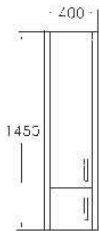

G-003
 Pedestal Basin
 Size: 510x460x850mm

H-001-3

Side Cabinet
 Size: 400x250x1450mm

M-008

Mirror
 Size: 500x500x900mm

G-008

Pedestal Basin
 Size: 450x460x970mm
 Fixing to wall with back

Sanitary ware

H-001-1

Side Cabinet
 Size: 400x250x1450mm

M-001

Mirror
 Size: 550x155x650mm

G-001

Pedestal Basin
 Size: 550x515x850mm
 Fixing to wall with back

H-001-2
Side Cabinet
Size: 400x250x1450mm

H-003-2
Side Cabinet
Size: 600x130x1100mm

H-003-3
Side Cabinet
Size: 600x400x400mm

H-001-3
Side Cabinet
Size: 400x250x1450mm

H-003-1
Side Cabinet
Size: 600x400x260mm

H-001-1
Side Cabinet
Size: 400x250x1450mm

H-009
Side Cabinet
Size: 300x150x1220mm

H-010
Side Cabinet
Size: 300x125x110mm
Size: 600x125x110mm

H-010-1
Side Cabinet
Size: 600x400x450mm

M-003
Mirror
Size: 550x20x790mm

H-010-2
Side Cabinet
Size: 280x250x1200mm

M-005
Mirror
Size: 600x120x810mm