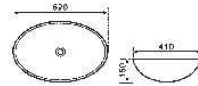

HQ-4912

ART BASIN

Size: 475x365x175mm
Vitreous china
Above counter mounting

HQ-4913

ART BASIN

Size: 430x430x135mm
Vitreous china
Above counter mounting

HQ-4914

ART BASIN

Size: 635x395x135mm
Vitreous china
Above counter mounting

HQ-4916

ART BASIN

Size: 760x510x180mm
Vitreous china
Above counter mounting

HQ-4917

ART BASIN

Size: 510x460x150mm
Vitreous china
Above counter mounting

4611

ABOVE COUNTER BASIN

Size: 510x450x195mm
Vitreous china
Above counter mounting

4608

ABOVE COUNTER BASIN

Size: 570x470x200mm
Vitreous china
Above counter mounting

4507

UNDER COUNTER BASIN