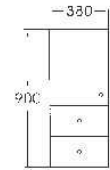

H-010
Side Cabinet
Size: 300x125x110mm
Size: 600x125x110mm

H-010-1
Side Cabinet
Size: 600x400x450mm

M-003
Mirror
Size: 550x20x790mm

H-010-2
Side Cabinet
Size: 280x250x1200mm

M-005
Mirror
Size: 600x120x810mm

G-007

Pedestal Basin
Size: 650x450x820mm
Fixing to wall with back

G-003

Pedestal Basin
Size: 510x460x850mm
Fixing to wall with back

G-008

Pedestal Basin
Size: 450x460x970mm
Fixing to wall with back

G-004

Pedestal Basin
Size: 530x440x840mm
Fixing to wall with back

G-009

Pedestal Basin
Size: 520x410x850mm
Fixing to wall with back

G-010

Pedestal Basin
Size: 460x540x860mm
Fixing to wall with back

G-010

Pedestal Basin
Size: 460x540x840mm
Fixing to wall with back

H-002-2

Side Cabinet
 Size: 430x350x750mm

H-007-1

Side Cabinet
 Size: 380x300x900mm

H-002-1

Side Cabinet
 Size: 420x350x1130mm

H-007-2

Side Cabinet
 Size: 390x300x805mm

H-002-2

Side Cabinet
 Size: 430x350x750mm