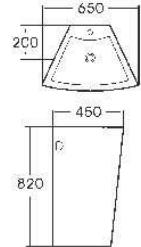

Pedestal Basin
Size: 650x450x820mm
Fixing to wall with back

G-003