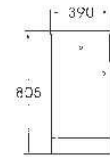

G-009

Pedestal Basin
Size: 520x410x850mm
Fixing to wall with back

G-010

Pedestal Basin
Size: 460x540x860mm
Fixing to wall with back

G-010

Pedestal Basin
Size: 460x540x840mm
Fixing to wall with back

H-002-2

Side Cabinet
 Size: 430x350x750mm

H-007-1

Side Cabinet
 Size: 380x300x900mm

H-002-1

Side Cabinet
 Size: 420x350x1130mm

H-007-2

Side Cabinet
 Size: 390x300x805mm

H-002-2

Side Cabinet
 Size: 430x350x750mm

H-003-2

Side Cabinet
 Size: 380x260x760mm

H-002-1

Side Cabinet
 Size: 420x350x1130mm

H-003

Side Cabinet
 Size: 380x260x1400mm

H-004

Side Cabinet
 Size: 420x390x1190mm

H-004

Side Cabinet
 Size: 420x290x600mm

3614

Pedestal Basin
Size: 520x410x810mm
Fixing to wall with back

4512

Above Counter Basin
Size: 550x470x200mm
Countertop mounting

3648

Pedestal Basin
Size: 545x470x855mm
Fixing to wall with back