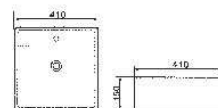

104
ART BASIN
Size: 465x465x160mm
Vitreous china
Above counter mounting

110C
ART BASIN
Size: 600x450x160mm
Vitreous china
Above counter mounting

118
ART BASIN
Size: 530x420x155mm
Vitreous china
Above counter mounting

101
ART BASIN
Size: 420x420x120mm
Vitreous china
Above counter mounting

106
ART BASIN
Size: 550x430x105mm
Vitreous china
Above counter mounting

115
ART BASIN
Size: 500x350x120mm
Vitreous china
Above counter mounting

125
ART BASIN
Size: 670x460x150mm
Vitreous china
Above counter mounting

103
ART BASIN
Size: 410x410x150mm
Vitreous china
Above counter mounting

110
ART BASIN
Size: 475x375x130mm
Vitreous china
Above counter mounting