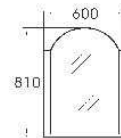

G-003
 Pedestal Basin
 Size: 510x460x850mm

H-001-3

Side Cabinet
 Size: 400x250x1450mm

M-008

Mirror
 Size: 500x500x900mm

G-008

Pedestal Basin
 Size: 450x460x970mm
 Fixing to wall with back

Sanitary ware

H-003-3
Side Cabinet
Size: 600x400x400mm

H-001-3
Side Cabinet
Size: 400x250x1450mm

H-003-1
Side Cabinet
Size: 600x400x260mm

H-001-1
Side Cabinet
Size: 400x250x1450mm

H-009
Side Cabinet
Size: 300x150x1220mm

H-010
Side Cabinet
Size: 300x125x110mm
Size: 600x125x110mm

H-010-1
Side Cabinet
Size: 600x400x450mm

M-003
Mirror
Size: 550x20x790mm

H-010-2
Side Cabinet
Size: 280x250x1200mm

M-005
Mirror
Size: 600x120x810mm

M-001
Mirror
Size: 550x155x650mm

M-008
Mirror
Size: 550x5x900mm

M-002
Mirror
Size: 500x150x900mm

M-009
Mirror
Size: 900x145x700mm

M-003
Mirror
Size: 550x5x790mm

M-010
Mirror
Size: 980x160x800mm

1658
Siphonic One-piece Closet
Size: 620x370x680mm
S-trap_300/400mm
Roughing-in