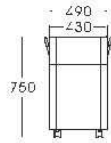

H-010
Side Cabinet
Size: 300x125x110mm
Size: 600x125x110mm

H-010-1
Side Cabinet
Size: 600x400x450mm

M-003
Mirror
Size: 550x20x790mm

H-010-2
Side Cabinet
Size: 280x250x1200mm

M-005
Mirror
Size: 600x120x810mm

G-007

Pedestal Basin
Size: 650x450x820mm
Fixing to wall with back

G-003

Pedestal Basin
Size: 510x460x850mm
Fixing to wall with back

G-008

Pedestal Basin
Size: 450x460x970mm
Fixing to wall with back

G-004

Pedestal Basin
Size: 530x440x840mm
Fixing to wall with back

G-009

Pedestal Basin
Size: 520x410x850mm
Fixing to wall with back

G-010

Pedestal Basin
Size: 460x540x860mm
Fixing to wall with back

G-010

Pedestal Basin
Size: 460x540x840mm
Fixing to wall with back

H-002-2

Side Cabinet
 Size: 430x350x750mm

H-007-1

Side Cabinet
 Size: 380x300x900mm

H-002-1

Side Cabinet
 Size: 420x350x1130mm

H-007-2

Side Cabinet
 Size: 390x300x805mm

H-002-2

Side Cabinet
 Size: 430x350x750mm