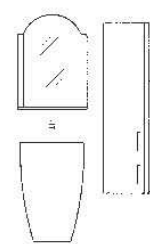

G-003
 Pedestal Basin
 Size: 510x460x850mm

H-001-3

Side Cabinet
 Size: 400x250x1450mm

M-008

Mirror
 Size: 500x500x900mm

G-008

Pedestal Basin
 Size: 450x460x970mm
 Fixing to wall with back

Sanitary ware

H-001-1

Side Cabinet
 Size: 400x250x1450mm

M-001

Mirror
 Size: 550x155x650mm

G-001

Pedestal Basin
 Size: 550x515x850mm
 Fixing to wall with back

H-001-2
Side Cabinet
Size: 400x250x1450mm

H-003-2
Side Cabinet
Size: 600x130x1100mm

H-003-3
Side Cabinet
Size: 600x400x400mm

H-001-3
Side Cabinet
Size: 400x250x1450mm

H-003-1
Side Cabinet
Size: 600x400x260mm

H-001-1
Side Cabinet
Size: 400x250x1450mm

H-009
Side Cabinet
Size: 300x150x1220mm

H-010
Side Cabinet
Size: 300x125x110mm
Size: 600x125x110mm

H-010-1
Side Cabinet
Size: 600x400x450mm

M-003
Mirror
Size: 550x20x790mm

H-010-2
Side Cabinet
Size: 280x250x1200mm

M-005
Mirror
Size: 600x120x810mm