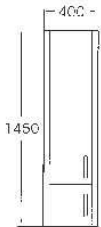

G-003
 Pedestal Basin
 Size: 510x460x850mm

H-001-3

Side Cabinet
 Size: 400x250x1450mm

M-008

Mirror
 Size: 500x500x900mm

G-008

Pedestal Basin
 Size: 450x460x970mm
 Fixing to wall with back

Sanitary ware

H-001-1

Side Cabinet
 Size: 400x250x1450mm

M-001

Mirror
 Size: 550x155x650mm

G-001

Pedestal Basin
 Size: 550x515x850mm
 Fixing to wall with back

H-001-2
Side Cabinet
Size: 400x250x1450mm

H-003-2
Side Cabinet
Size: 600x130x1100mm

H-003-3
Side Cabinet
Size: 600x400x400mm

H-001-3
Side Cabinet
Size: 400x250x1450mm

H-003-1
Side Cabinet
Size: 600x400x260mm

H-001-1
Side Cabinet
Size: 400x250x1450mm

H-009
Side Cabinet
Size: 300x150x1220mm

H-010
Side Cabinet
Size: 300x125x110mm
Size: 600x125x110mm

H-010-1
Side Cabinet
Size: 600x400x450mm

M-003
Mirror
Size: 550x20x790mm

H-010-2
Side Cabinet
Size: 280x250x1200mm

M-005
Mirror
Size: 600x120x810mm