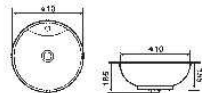

Size: 635x395x135mm
Vitreous china
Above counter mounting

HQ-4916

ART BASIN

Size: 760x510x180mm
Vitreous china
Above counter mounting

HQ-4917

ART BASIN

Size: 510x460x150mm
Vitreous china
Above counter mounting

4611

ABOVE COUNTER BASIN

Size: 510x450x195mm
Vitreous china
Above counter mounting

4608

ABOVE COUNTER BASIN

Size: 570x470x200mm
Vitreous china
Above counter mounting

4507

UNDER COUNTER BASIN

Size: 470x355x195mm
Vitreous china
Under counter mounting

4508

UNDER COUNTER BASIN

Size: 520x390x180mm
Vitreous china
Under counter mounting

4601

UNDER COUNTER BASIN

Size: 510x390x185mm
Vitreous china
Under counter mounting