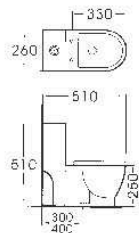

G-003
 Pedestal Basin
 Size: 510x460x850mm

H-001-3

Side Cabinet
 Size: 400x250x1450mm

M-008

Mirror
 Size: 500x500x900mm

G-008

Pedestal Basin
 Size: 450x460x970mm
 Fixing to wall with back

Sanitary ware

H-010
Side Cabinet
Size: 300x125x110mm
Size: 600x125x110mm

H-010-1
Side Cabinet
Size: 600x400x450mm

M-003
Mirror
Size: 550x20x790mm

H-010-2
Side Cabinet
Size: 280x250x1200mm

M-005
Mirror
Size: 600x120x810mm

M-005
Siphonic One-piece Closet
Size: 630x370x760mm
S-trap, 300/400mm
Roughing-in

1692
Siphonic One-piece Closet
Size: 590x340x700mm
S-trap, 300/400mm
Roughing-in

M-008
Siphonic One-piece Closet
Size: 670x400x660mm
S-trap, 300/400mm
Roughing-in

M-009
Washdown Wall-hung Closet
Size: 530x350x380mm
P-trap, 180mm
Roughing-in

1606
Siphonic One-piece Closet
Size: 510x260x510mm
S-trap, 300/400mm
Roughing-in

M-010
Pedestal Basin
Size: 410x305x510mm
Fixing to wall with back