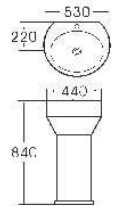

080C
Bidet
Size: 535x355x360mm
Fixing to wall with back

G-001

Pedestal Basin
Size: 550x515x850mm
Fixing to wall with back

G-006

Pedestal Basin
Size: 500x460x840mm
Fixing to wall with back

G-002

Pedestal Basin
Size: 470x510x850mm
Fixing to wall with back

G-007

Pedestal Basin
Size: 650x450x820mm
Fixing to wall with back

G-003

Pedestal Basin
Size: 510x460x850mm
Fixing to wall with back

G-008

Pedestal Basin
Size: 450x460x970mm
Fixing to wall with back

G-004

Pedestal Basin
Size: 530x440x840mm
Fixing to wall with back

G-009

Pedestal Basin
Size: 520x410x850mm
Fixing to wall with back

G-010

Pedestal Basin
Size: 460x540x860mm
Fixing to wall with back

G-010

Pedestal Basin
Size: 460x540x840mm
Fixing to wall with back

H-002-2

Side Cabinet
 Size: 430x350x750mm