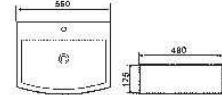

4816
ART BASIN
Size: 470x470x165mm
Vitreous china
Above counter mounting

4885
ART BASIN
Size: 610x430x195mm
Vitreous china
Above counter mounting

HQ-4911

ART BASIN

Size: 570x450x120mm
Vitreous china
Above counter mounting

HQ-4912

ART BASIN

Size: 475x365x175mm
Vitreous china
Above counter mounting

HQ-4913

ART BASIN

Size: 430x430x135mm
Vitreous china
Above counter mounting

HQ-4914

ART BASIN

Size: 635x395x135mm
Vitreous china
Above counter mounting

HQ-4916

ART BASIN

Size: 760x510x180mm
Vitreous china
Above counter mounting

HQ-4917

ART BASIN

Size: 510x460x150mm
Vitreous china
Above counter mounting