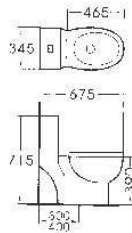

1690
Siphonic One-piece Closet
Size: 675x345x715mm
S-trap, 300/400mm
Roughing-in