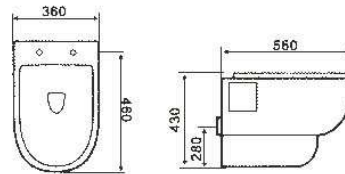

H-010
Side Cabinet
Size: 300x125x110mm
Size: 600x125x110mm

H-010-1
Side Cabinet
Size: 600x400x450mm

M-003
Mirror
Size: 550x20x790mm

H-010-2
Side Cabinet
Size: 280x250x1200mm

M-005
Mirror
Size: 600x120x810mm

7609G

WALL-HUNG CLOSED
Size: 600x470x450mm
Wall-hung Installation

2601

WALL-HUNG CLOSED
Size: 550x350x480mm
P-trap,280mm Rounding-in

7605G

WALL-HUNG CLOSED
Size: 530x440x430mm
Vitreous china
Wall-hung Installation

2604

WALL-HUNG CLOSED
Size: 550x390x380mm
P-trap,180、280mm Rounding-in

2605

WALL-HUNG CLOSED
Size: 550x375x370mm
Vitreous china
P-trap,180、280mm Rounding-in

2606

WALL-HUNG CLOSED
 Size: 580x385x350mm
 Vitreous china
 P-trap, 180mm Rounding-in

2607

WALL-HUNG CLOSED
 Size: 560x360x430mm
 Vitreous china
 P-trap, 280mm Rounding-in

056A

SIPHONIC ONE-PIECE CLOSET
 Size: 660x470x550mm
 Vitreous china
 S-trap, 300, 400mm Rounding-in

059A

SIPHONIC ONE-PIECE CLOSET
 Size: 680x420x580mm
 Vitreous china
 S-trap, 300, 400mm Rounding-in