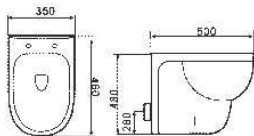

H-010
Side Cabinet
Size: 300x125x110mm
Size: 600x125x110mm

H-010-1
Side Cabinet
Size: 600x400x450mm

M-003
Mirror
Size: 550x20x790mm

H-010-2
Side Cabinet
Size: 280x250x1200mm

M-005
Mirror
Size: 600x120x810mm

083E

WALL-HUNG CLOSED
Size: 560x320x360mm
P-trap,180、280mm Rounding-in

083G

WALL-HUNG CLOSED
Size: 620x475x420mm
Wall-hung Installation

2602

WALL-HUNG CLOSED
Size: 550x355x430mm
P-trap,180、280mm Rounding-in

7609G

WALL-HUNG CLOSED
Size: 600x470x450mm
Wall-hung Installation

2601

WALL-HUNG CLOSED
Size: 550x350x480mm
P-trap,280mm Rounding-in

7605G

WALL-HUNG CLOSED
Size: 530x440x430mm
Vitreous china
Wall-hung Installation

2604

WALL-HUNG CLOSED
Size: 550x390x380mm
P-trap,180、280mm Rounding-in

2605

WALL-HUNG CLOSED
Size: 550x375x370mm
Vitreous china
P-trap,180、280mm Rounding-in

2606

WALL-HUNG CLOSED
 Size: 580x385x350mm
 Vitreous china
 P-trap, 180mm Rounding-in