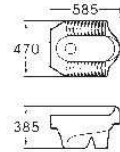

Size: 420x340x760mm
Floor mounting outlet Top
flushing installation

PRODUCT CATALOGUE

5605
 Squatting Pan W.C.
 Size: 575x415x170mm
 Front outlet or back outlet
 Gravity-fed flushing system

5616
 Squatting Pan W.C.
 Size: 585x470x385mm
 Integrated S-trap
 Gravity-fed flushing system